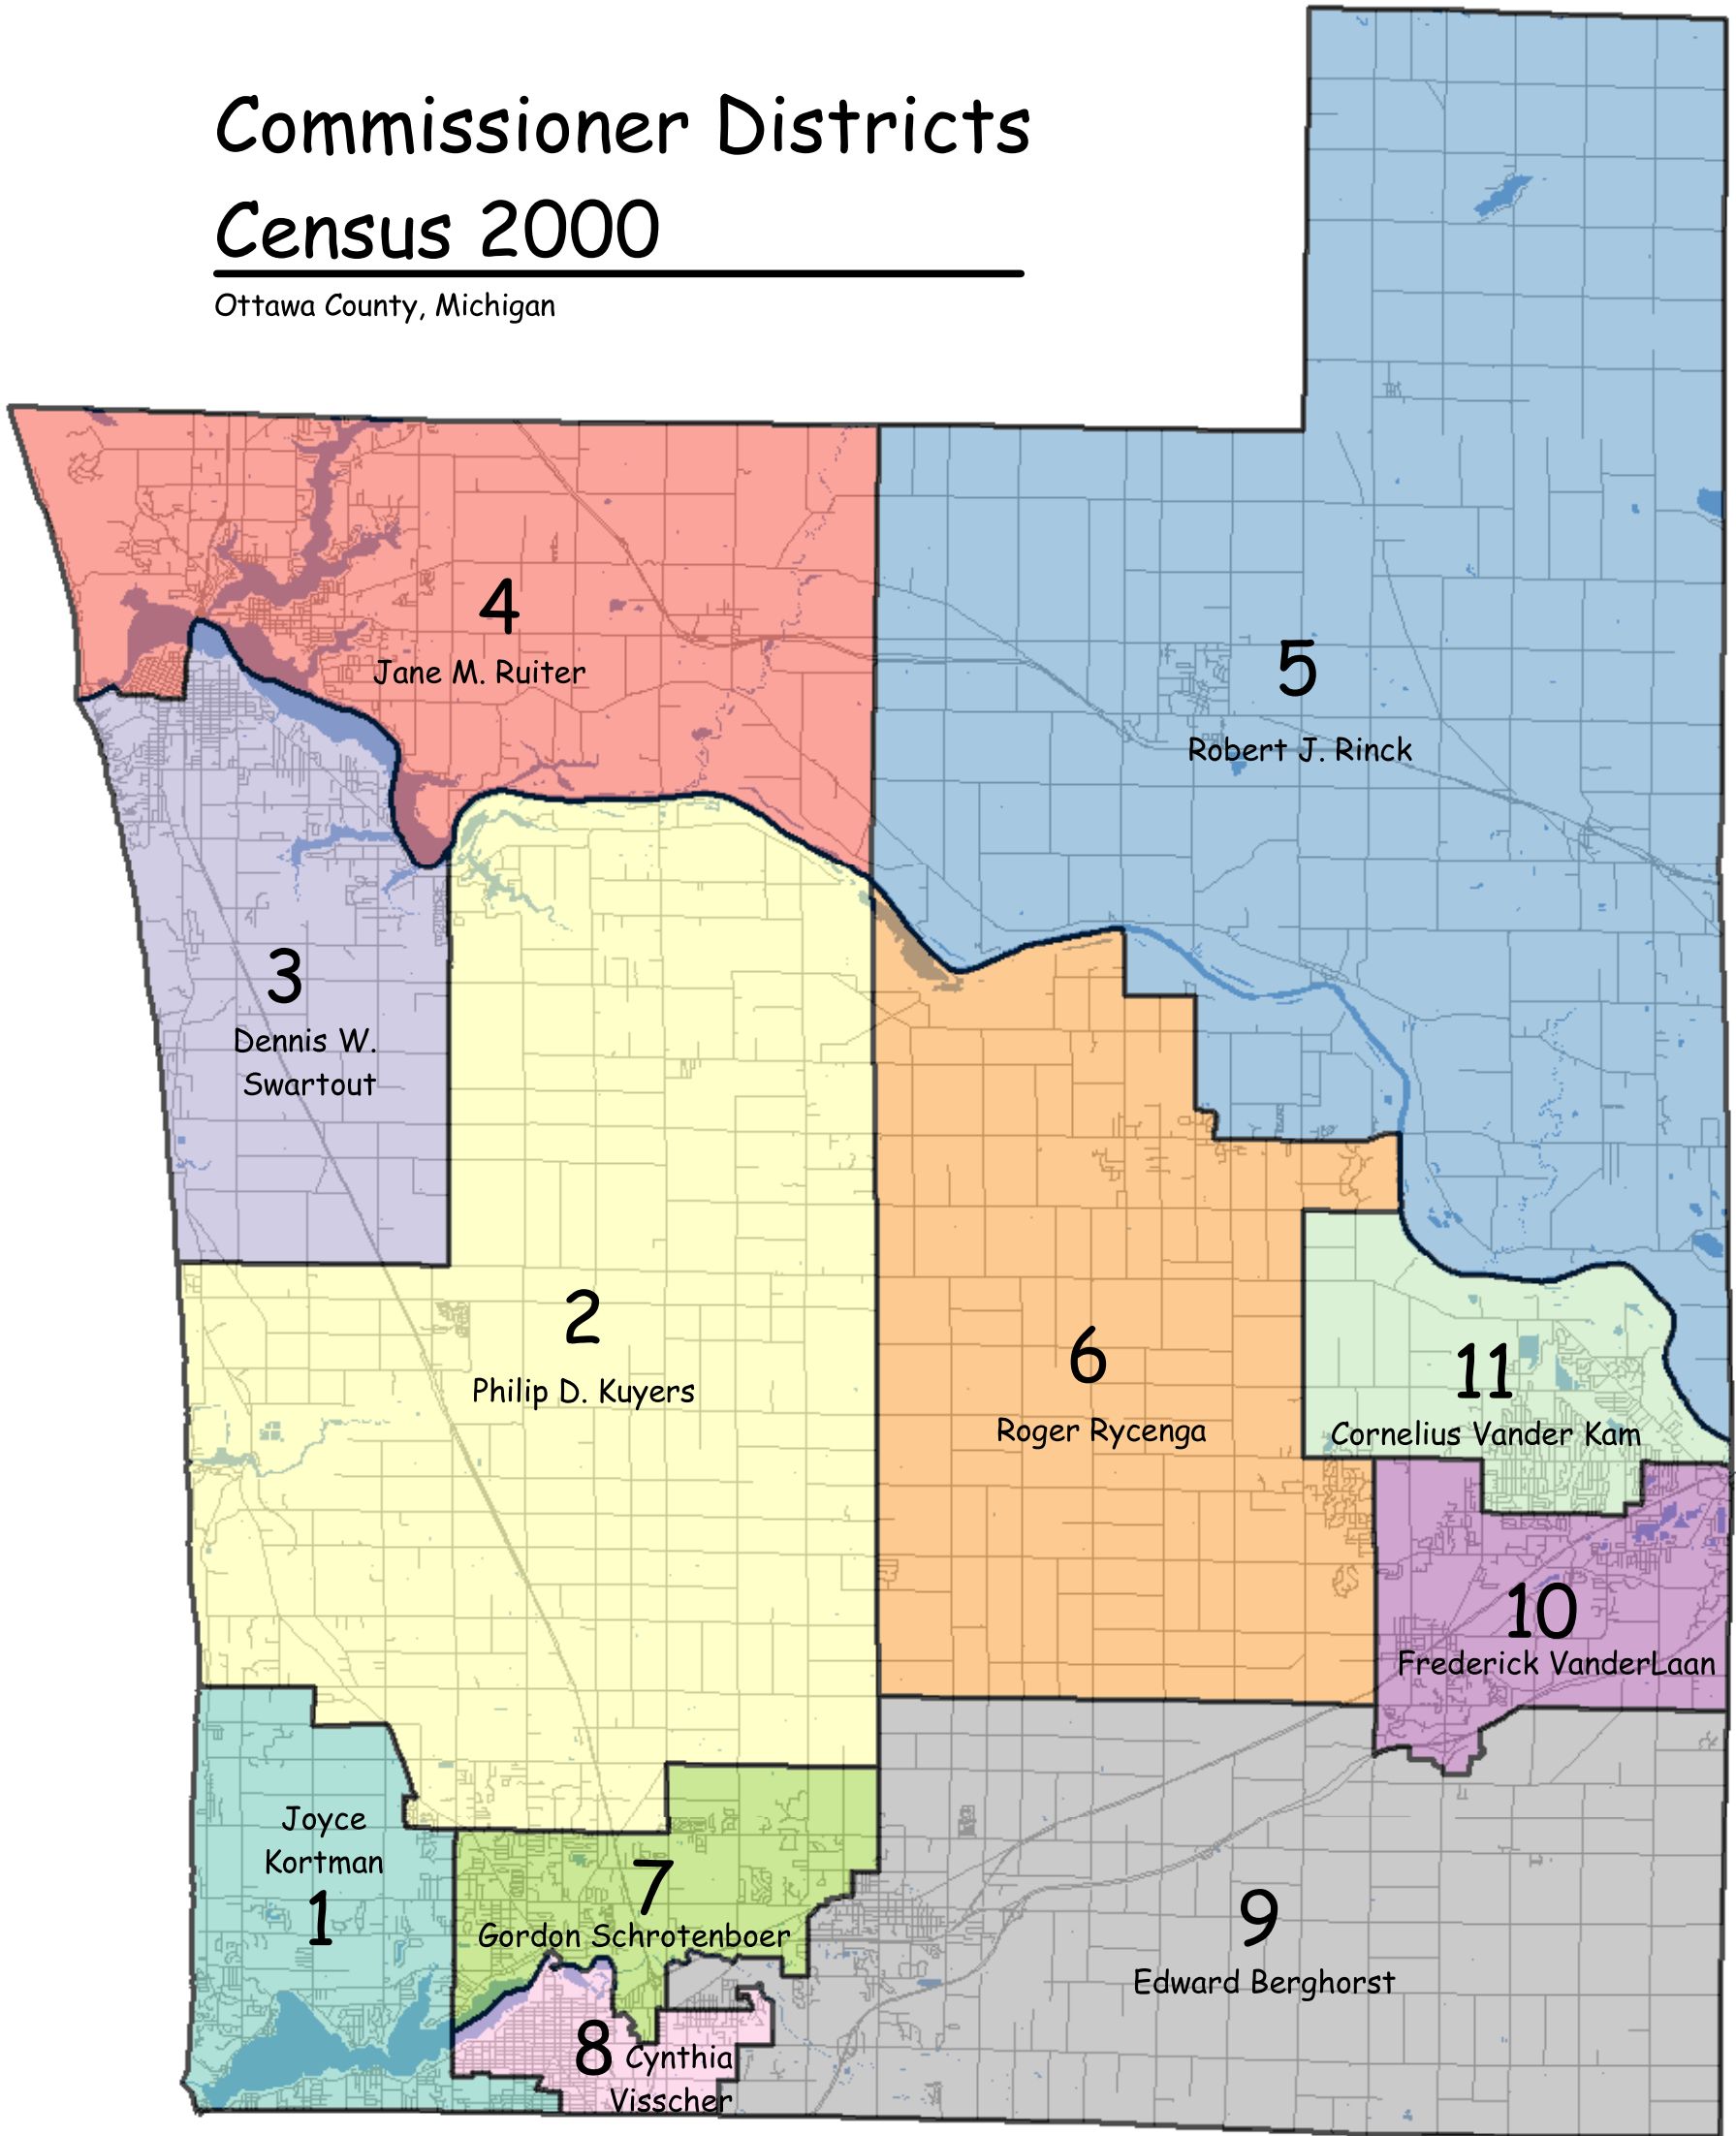

Commissioner Districts Census 2000

Ottawa County, Michigan

OID	DISTRICT	COMM
0	1	Joyce Koortman
1	2	Philip D. Kuyers
2	3	Dennis W. Swartout
3	4	Jane M. Ruiter
4	5	Robert J. Rinck
5	6	Roger Rycenga
6	7	Gordon Schrottenboer
7	8	Cynthia Visscher
8	9	Edward Berghorst
9	10	Frederick VanderLaan
10	11	Cornelius Vander Kam

Source: U.S. Census Bureau, Ottawa County
 Sum(POP) = Total Population of District by Census 2000 Block Counts
 Sum(POP) = District Population as Percent of Census 2000 County Total

© Copyright 2000, Ottawa County
 This map has been developed through the
 Ottawa County Geographic Information System
 and as such is the property of Ottawa County.
 Any duplication is restricted under the Copyright
 laws, the Ottawa County Policy on Enhanced
 Access to Public Records and Act 462 of the
 Public Acts of 1996, as amended.