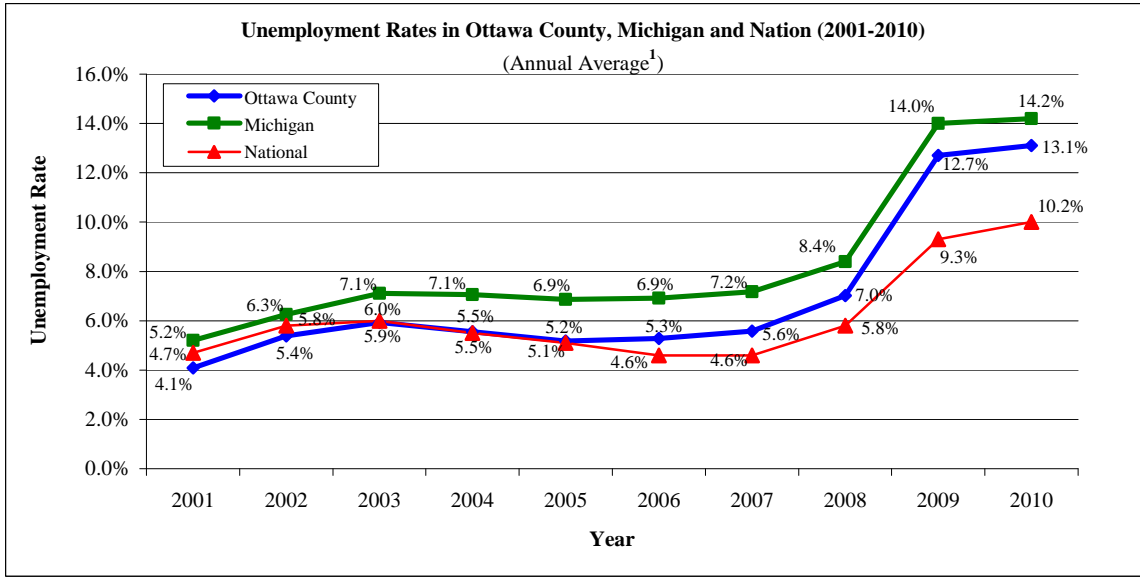

# Unemployment Rates

## Annual Rates (2001-2010)

Source: Michigan Labor Market Information (Department of Labor and Economic Growth)

<sup>1</sup> The annual average for 2010 is based on 5-months of data