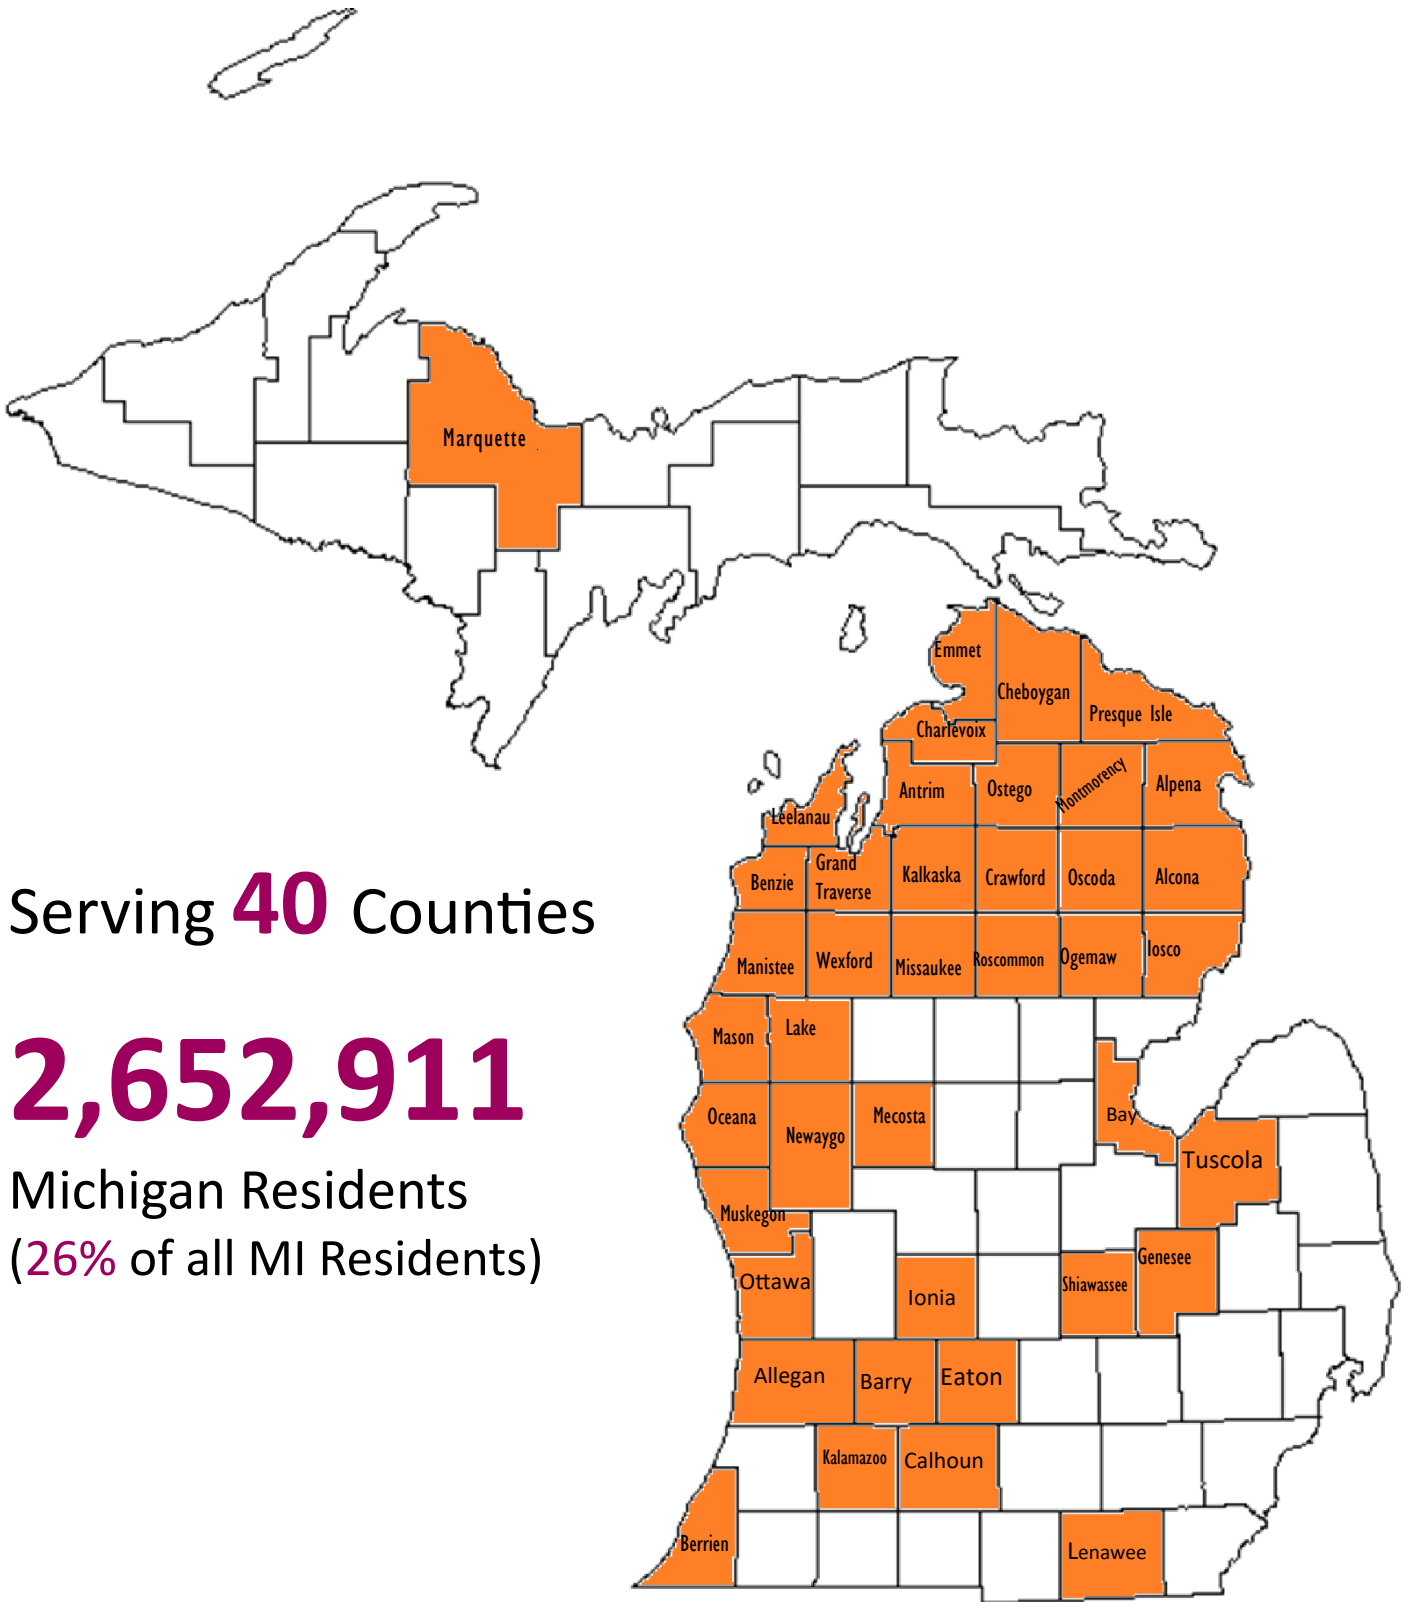

Wear One Counties

Serving **40** Counties

2,652,911

Michigan Residents
(**26%** of all MI Residents)