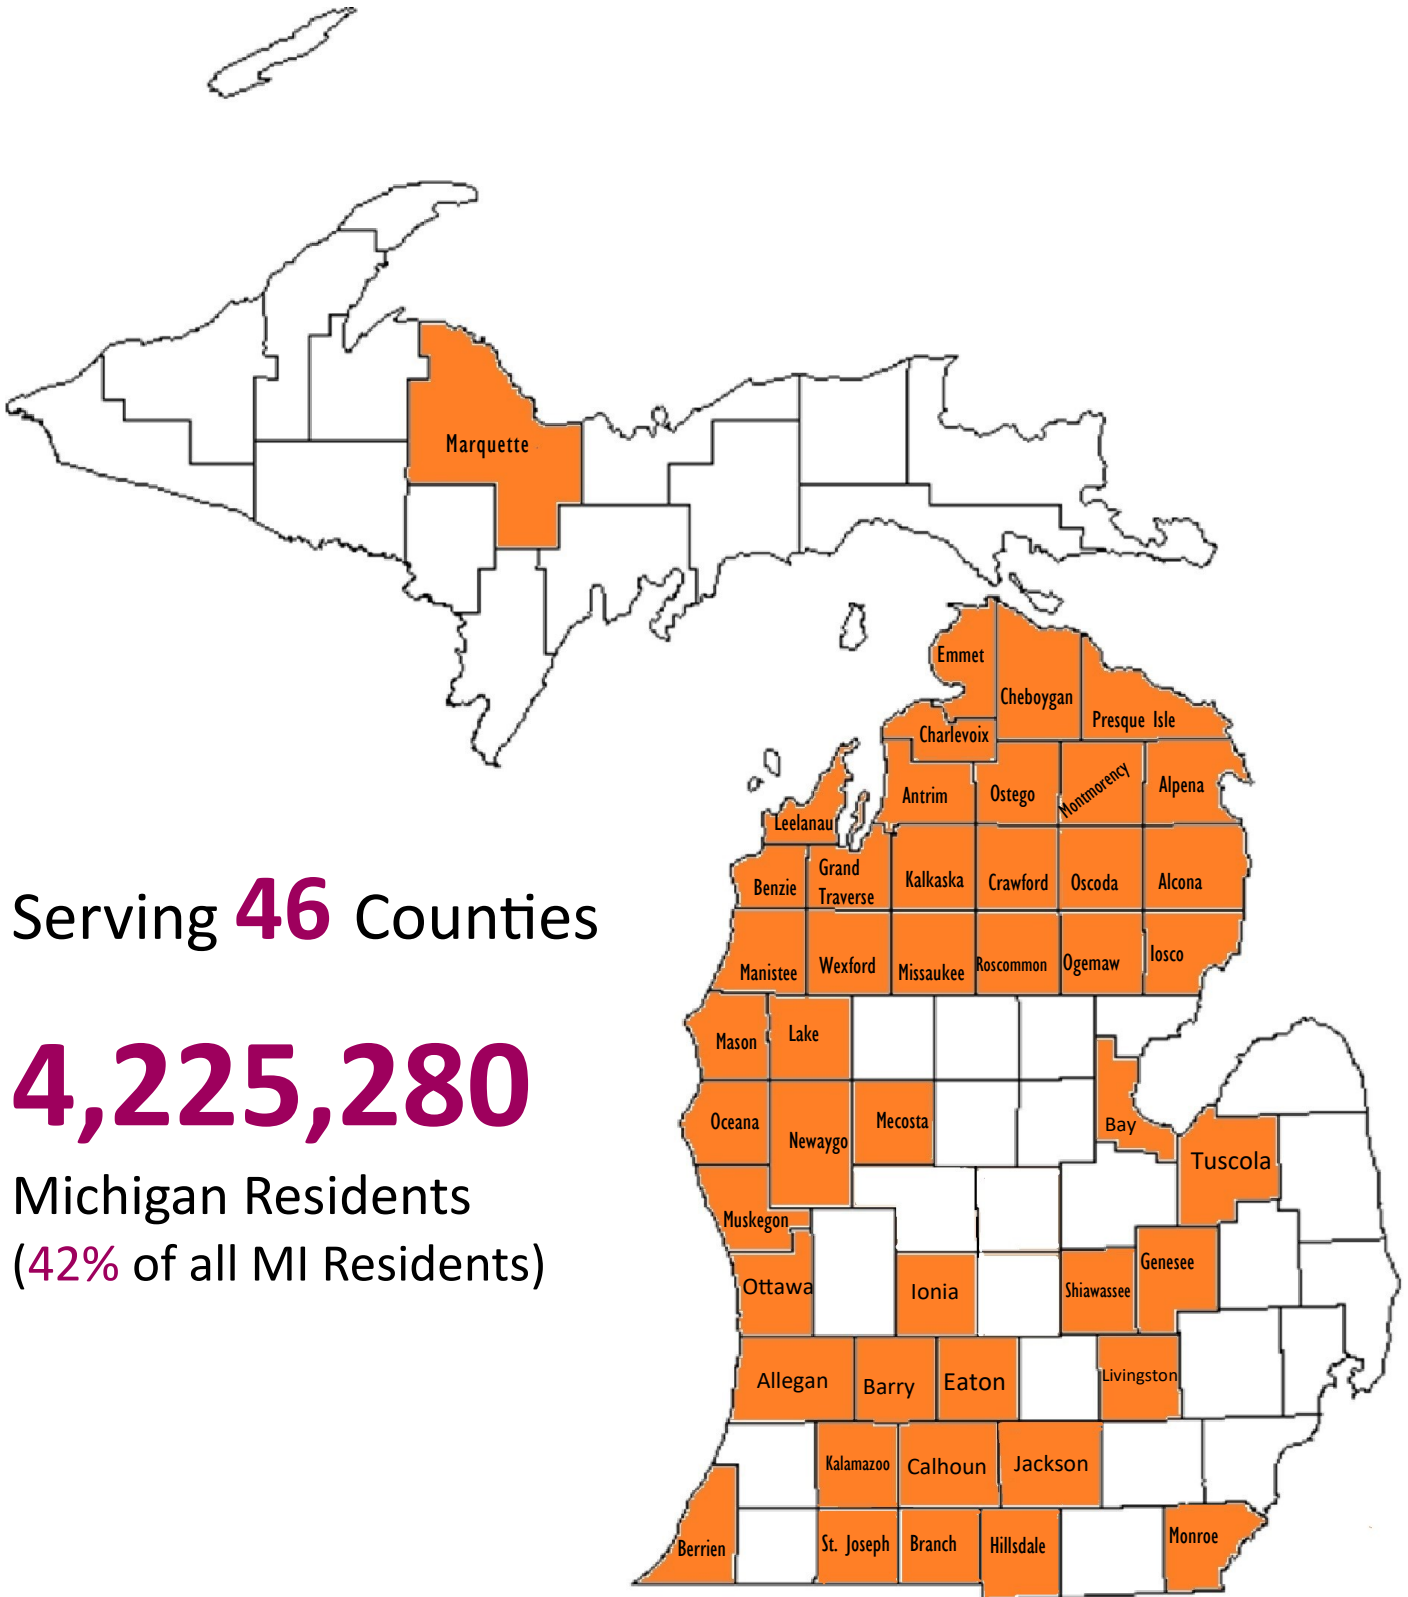

# Wear One Counties

Serving **46** Counties

**4,225,280**

Michigan Residents  
(**42%** of all MI Residents)