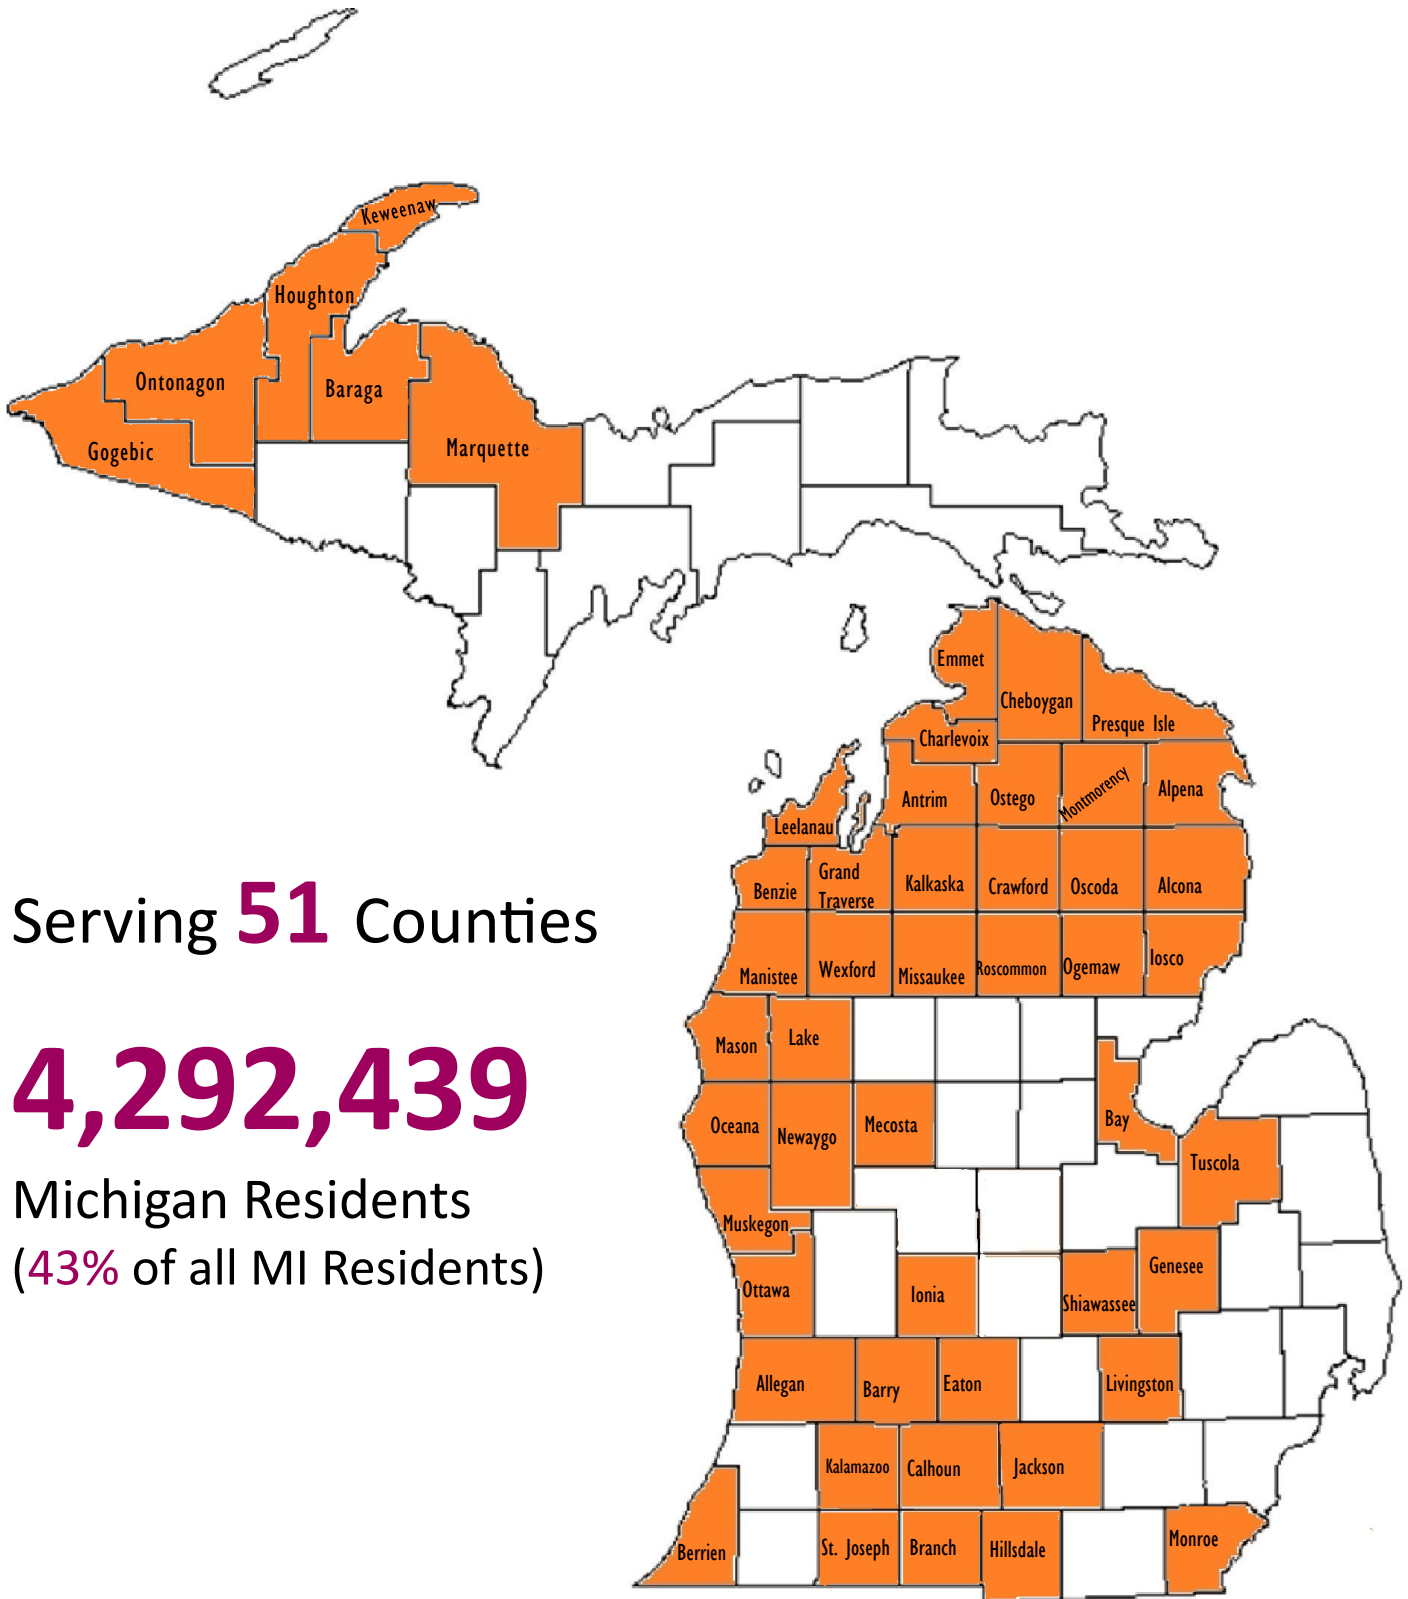

Wear One Counties

Serving **51** Counties

4,292,439

Michigan Residents
(**43%** of all MI Residents)