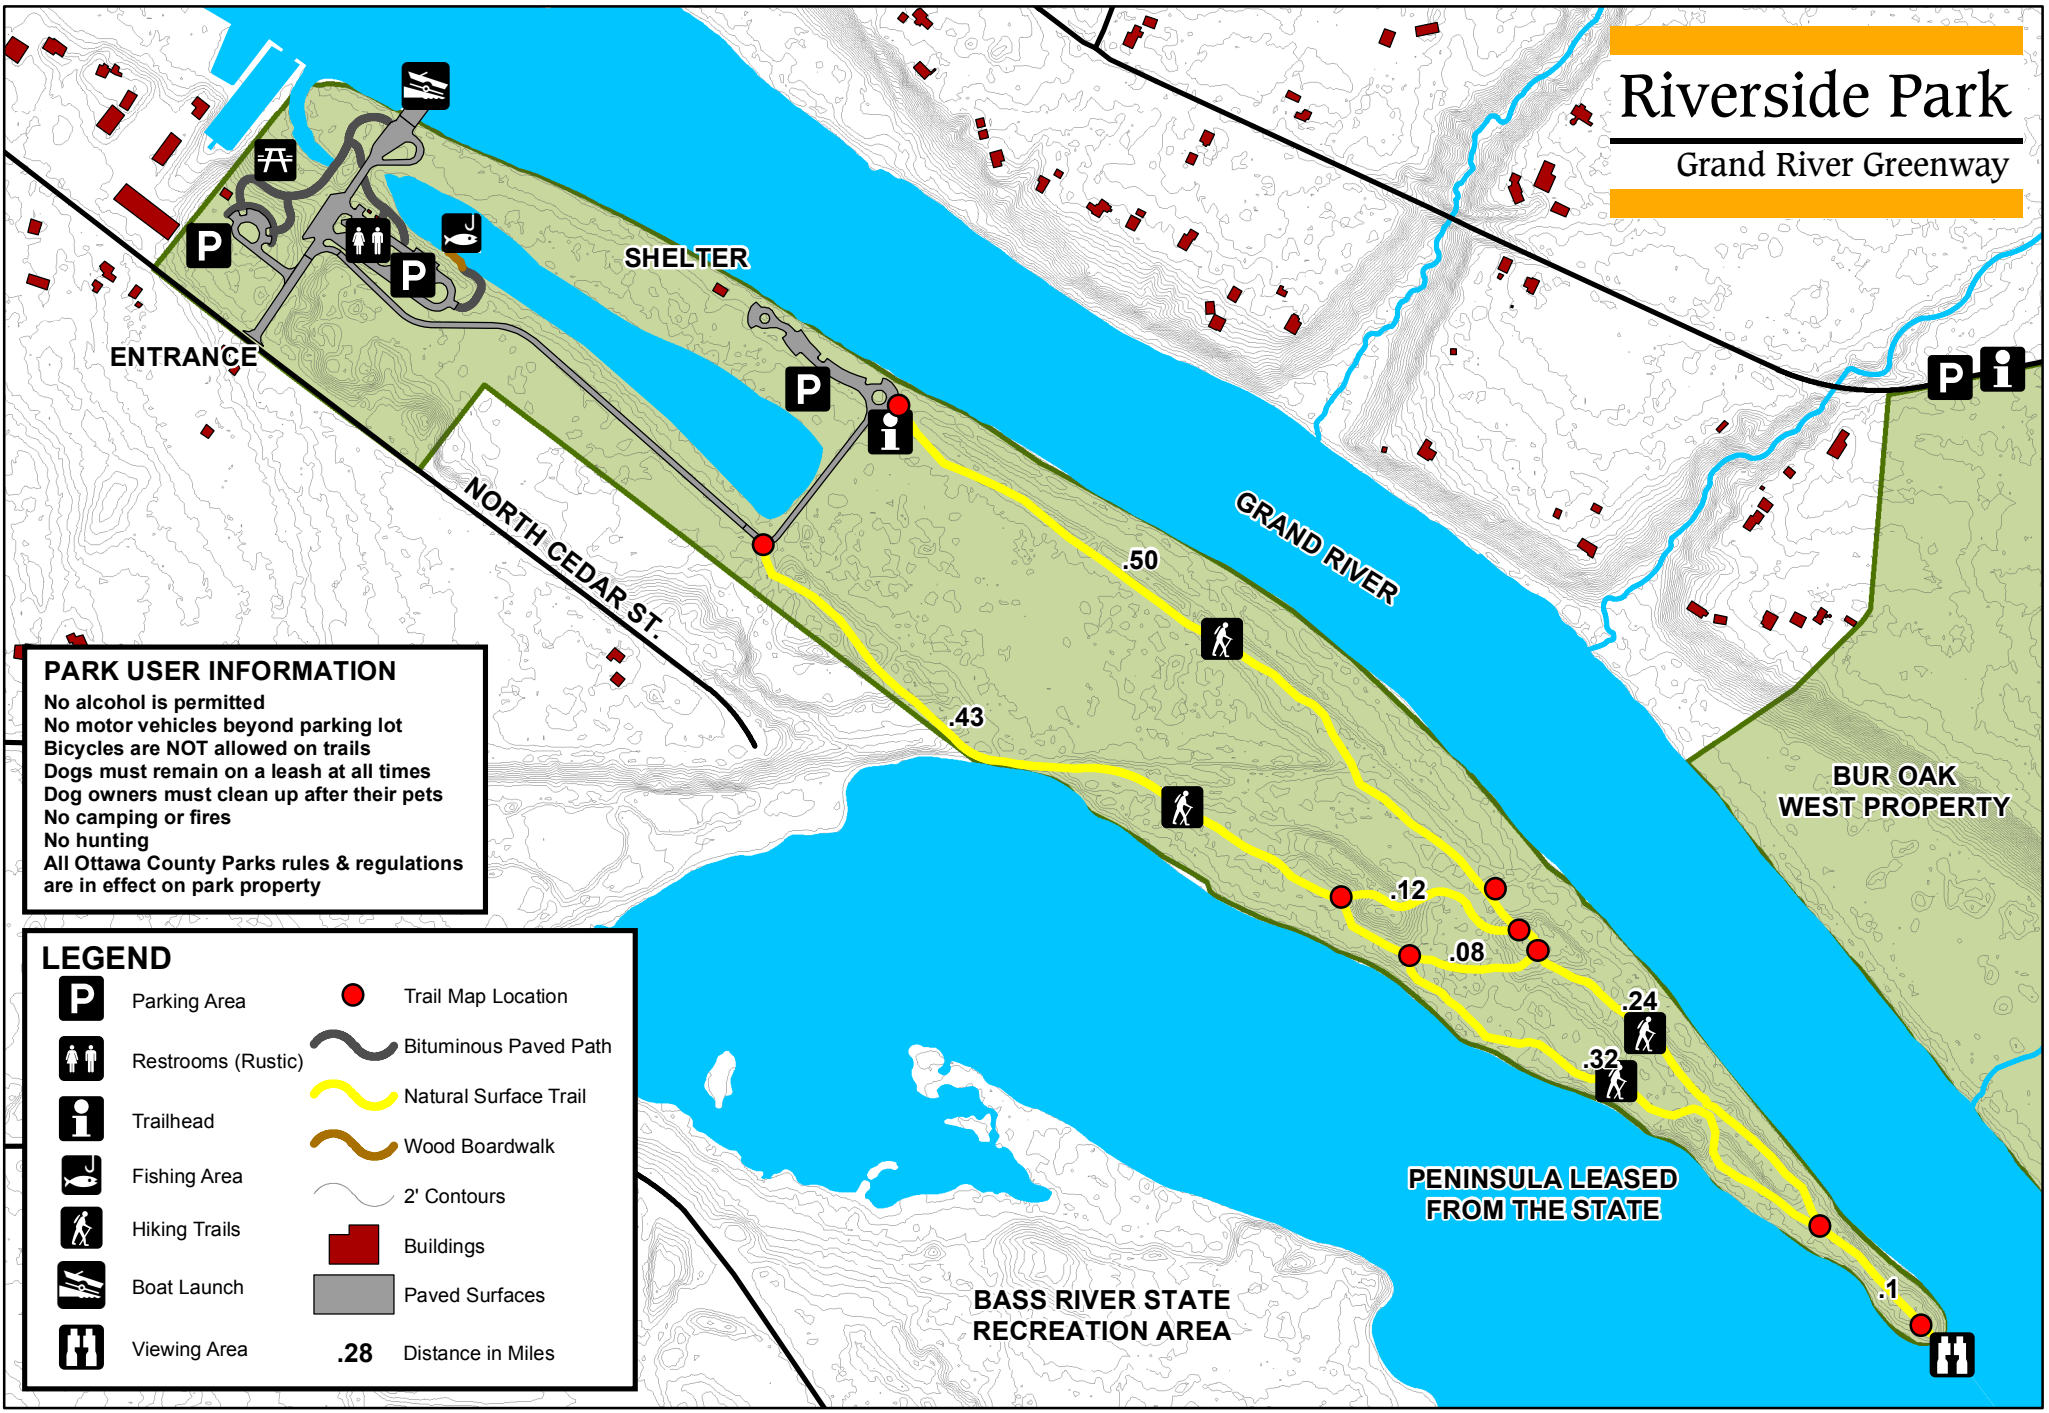

Riverside Park

Grand River Greenway

PARK USER INFORMATION
No alcohol is permitted
No motor vehicles beyond parking lot
Bicycles are NOT allowed on trails
Dogs must remain on a leash at all times
Dog owners must clean up after their pets
No camping or fires
No hunting
All Ottawa County Parks rules & regulations are in effect on park property

LEGEND

Parking Area	Trail Map Location
Restrooms (Rustic)	Bituminous Paved Path
Trailhead	Natural Surface Trail
Fishing Area	Wood Boardwalk
Hiking Trails	2' Contours
Boat Launch	Buildings
Viewing Area	Paved Surfaces
	.28 Distance in Miles