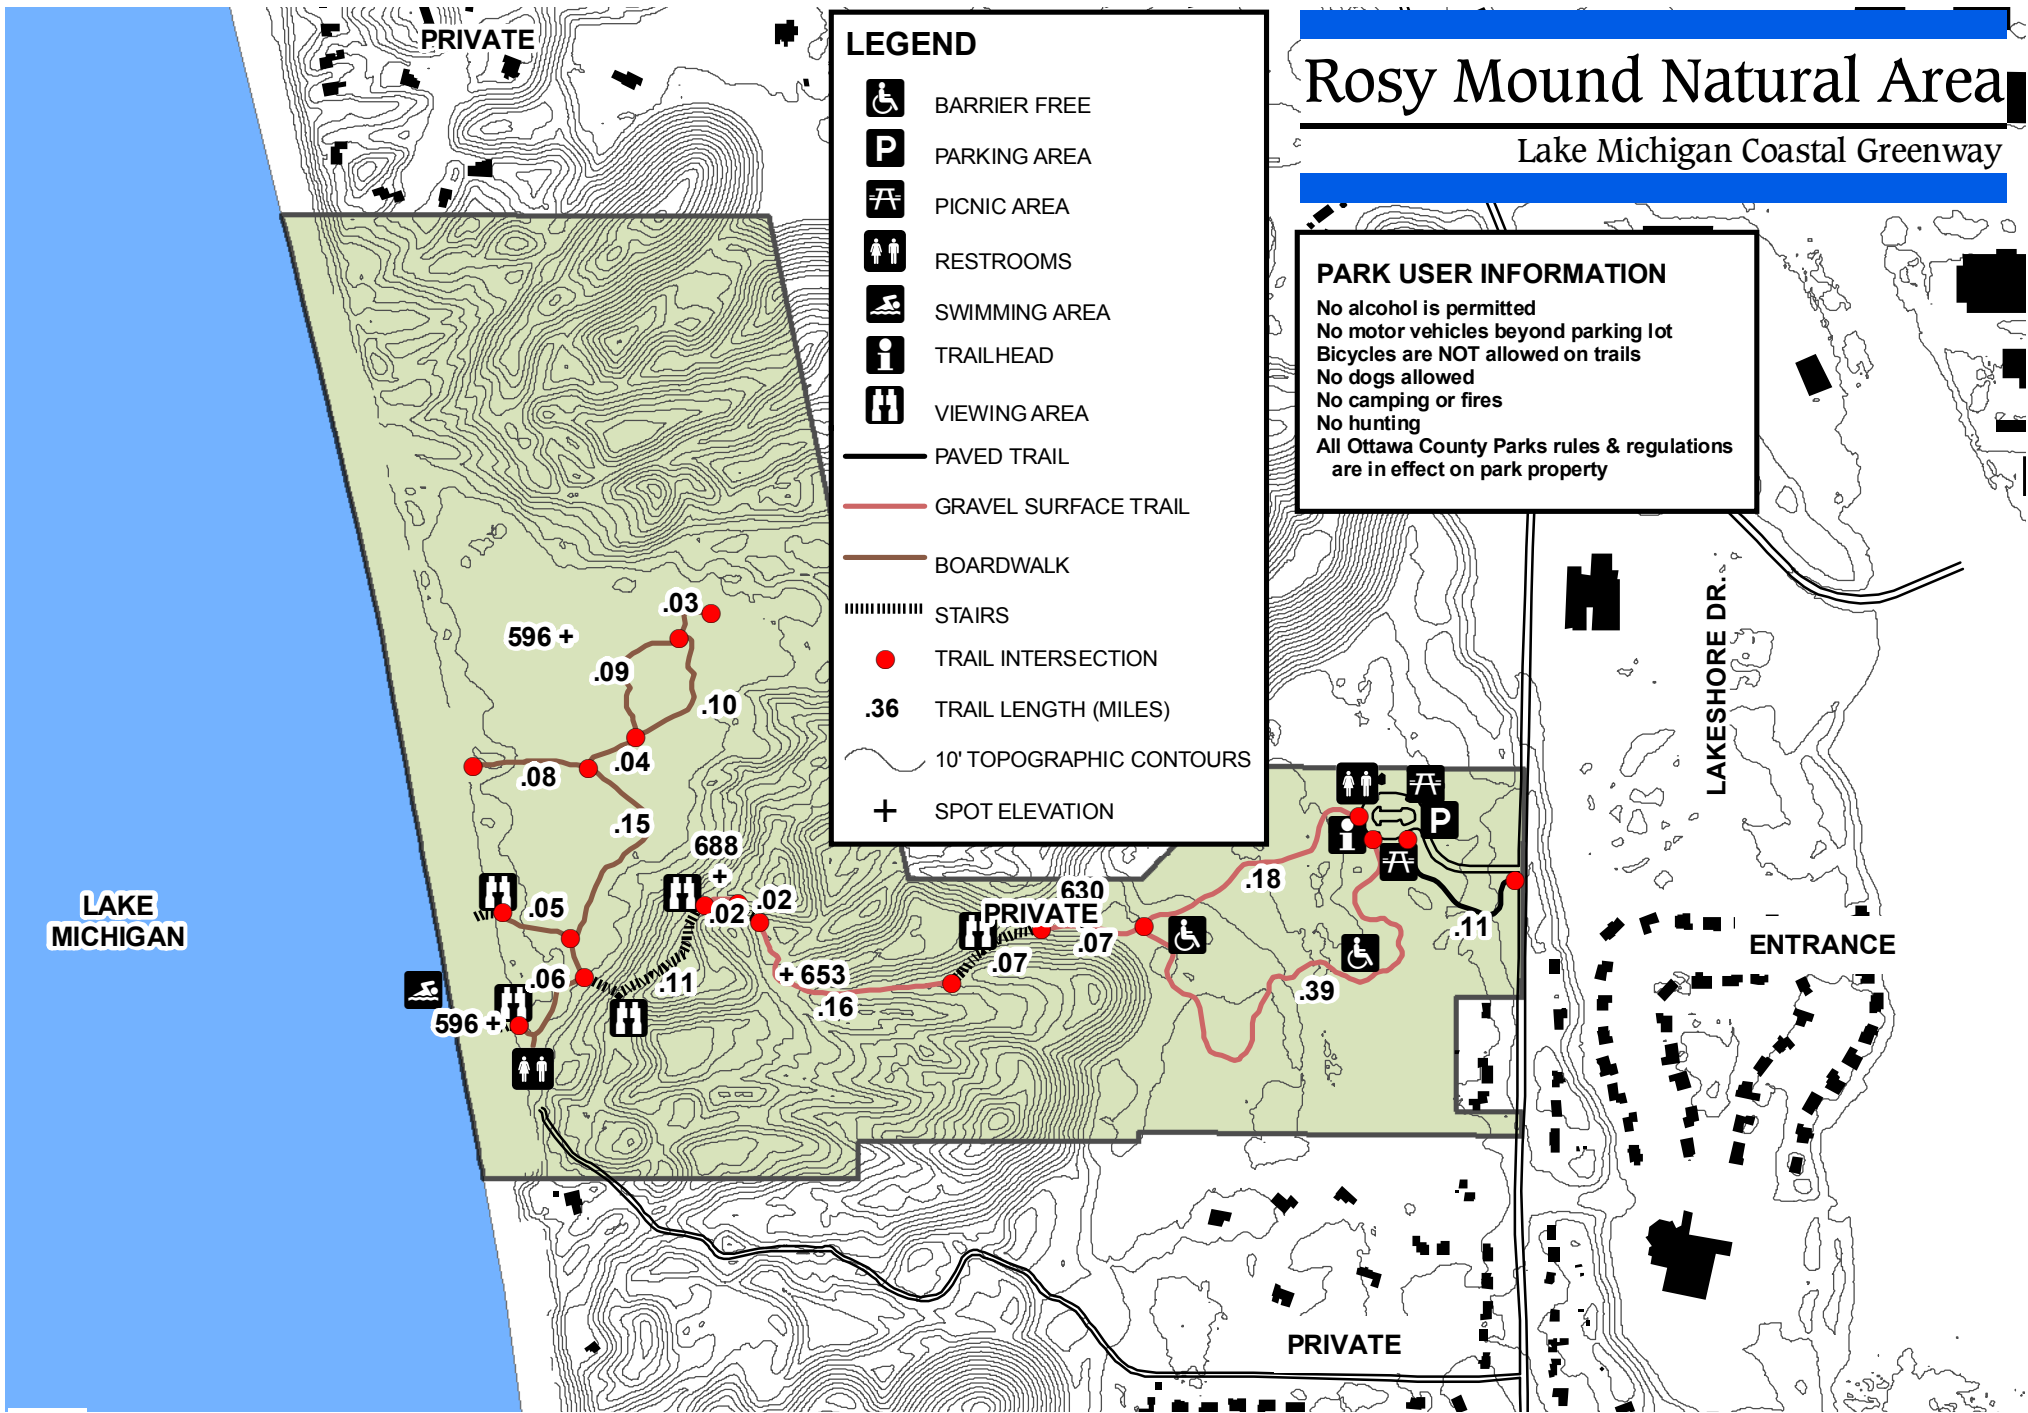

Rosy Mound Natural Area

Lake Michigan Coastal Greenway

PARK USER INFORMATION

No alcohol is permitted
No motor vehicles beyond parking lot
Bicycles are NOT allowed on trails
No dogs allowed
No camping or fires
No hunting
All Ottawa County Parks rules & regulations are in effect on park property

LEGEND

- BARRIER FREE
- PARKING AREA
- PICNIC AREA
- RESTROOMS
- SWIMMING AREA
- TRAILHEAD
- VIEWING AREA
- PAVED TRAIL
- GRAVEL SURFACE TRAIL
- BOARDWALK
- STAIRS
- TRAIL INTERSECTION
- TRAIL LENGTH (MILES)
- 10' TOPOGRAPHIC CONTOURS
- SPOT ELEVATION

LAKE MICHIGAN

LAKESHORE DR.

ENTRANCE

PRIVATE