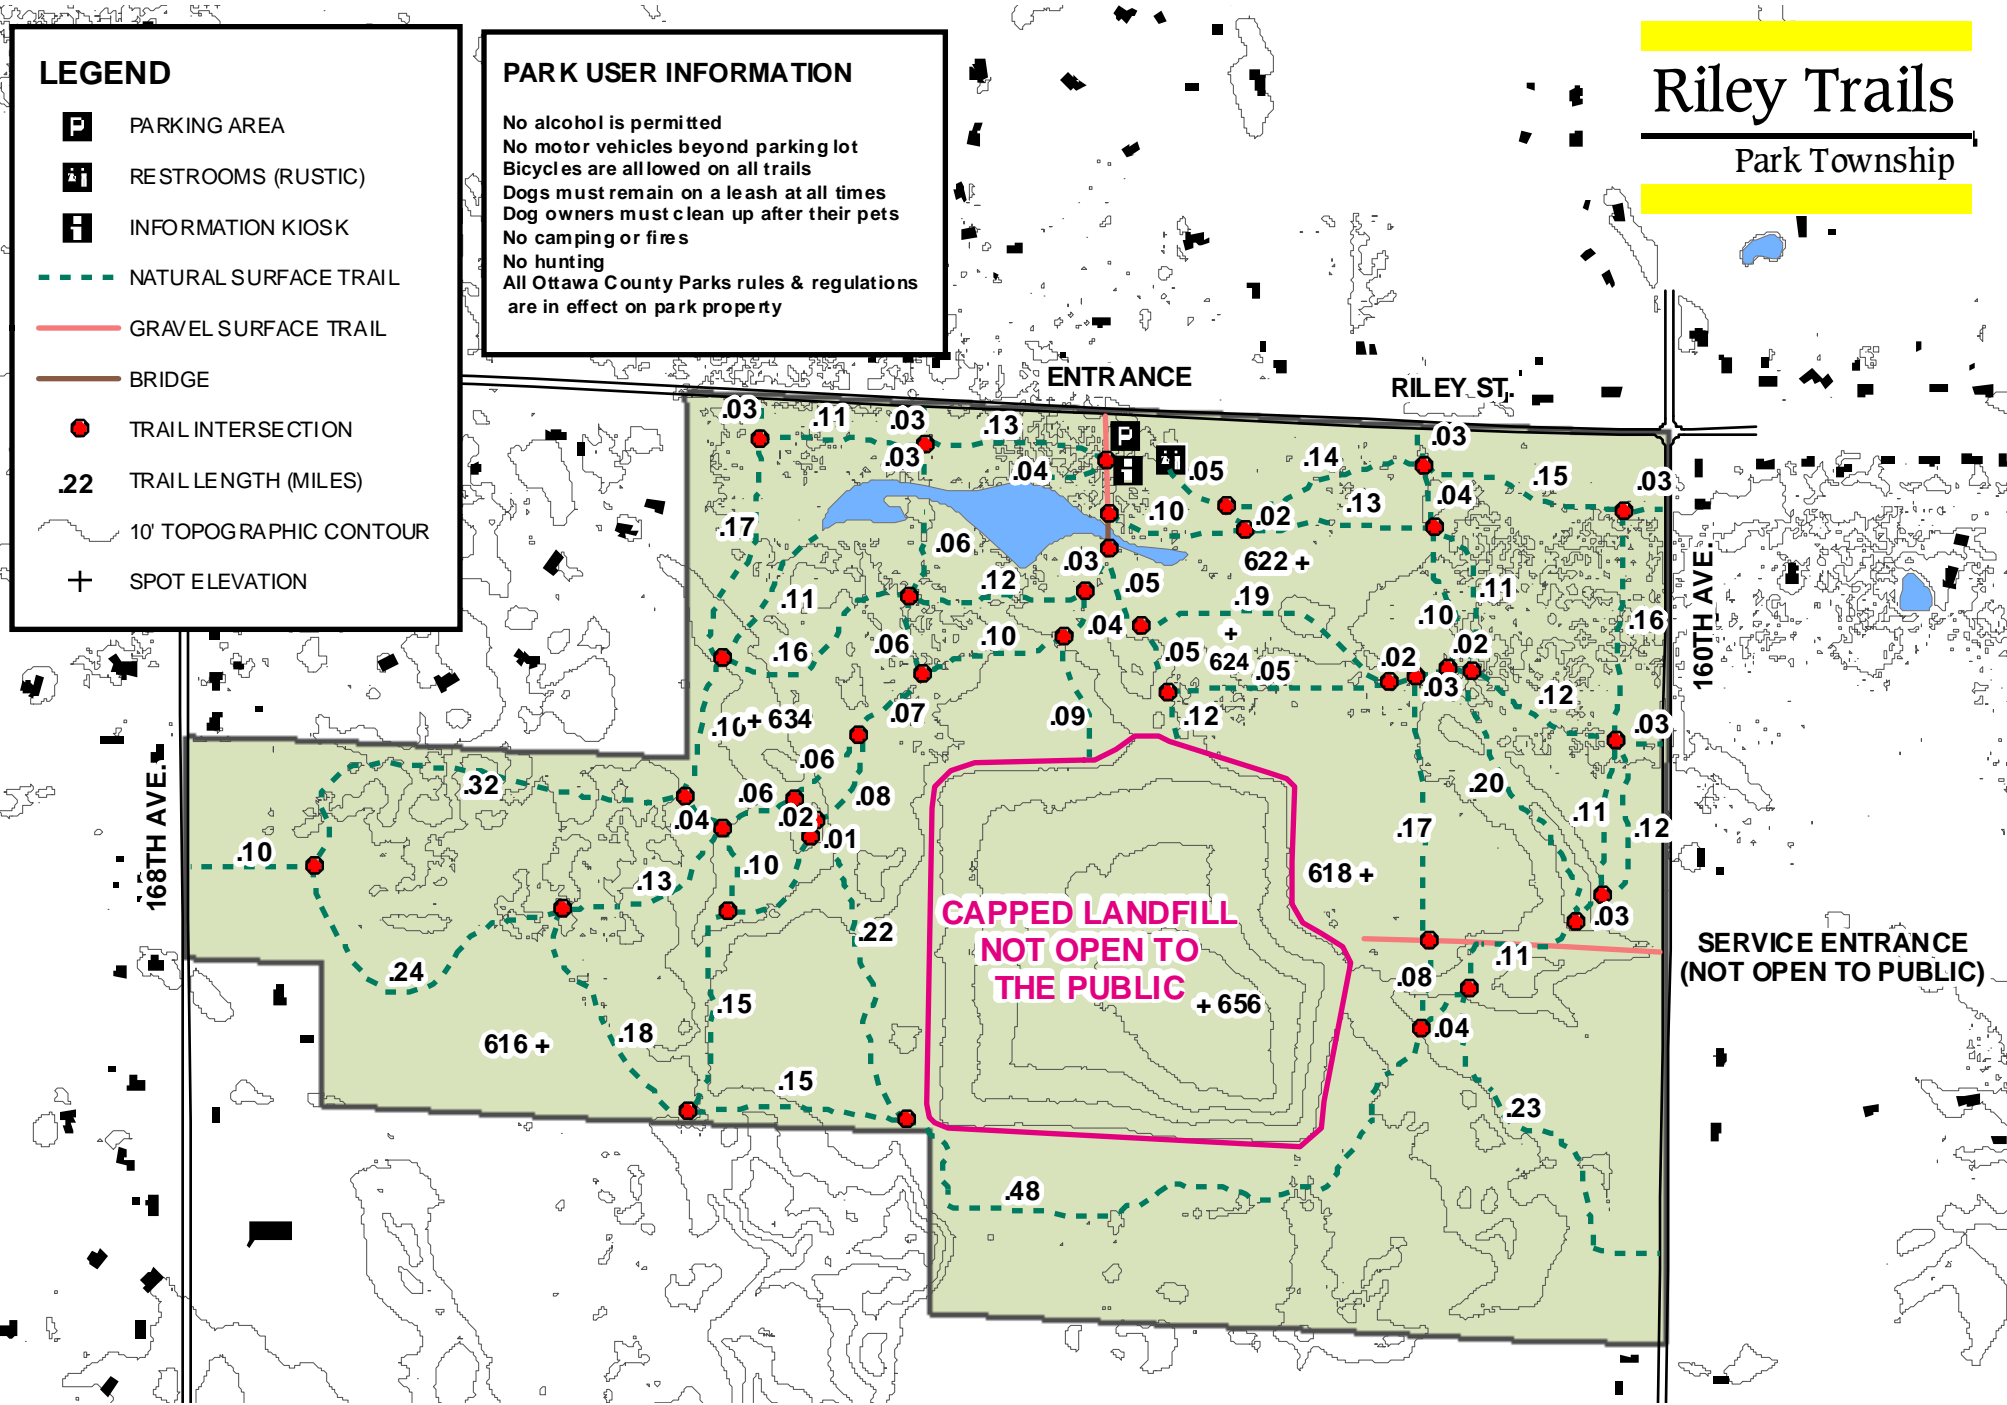

Riley Trails

Park Township

LEGEND

-  PARKING AREA
-  RESTROOMS (RUSTIC)
-  INFORMATION KIOSK
-  NATURAL SURFACE TRAIL
-  GRAVEL SURFACE TRAIL
-  BRIDGE
-  TRAIL INTERSECTION
-  TRAIL LENGTH (MILES)
-  10' TOPOGRAPHIC CONTOUR
-  SPOT ELEVATION

PARK USER INFORMATION

No alcohol is permitted
 No motor vehicles beyond parking lot
 Bicycles are all allowed on all trails
 Dogs must remain on a leash at all times
 Dog owners must clean up after their pets
 No camping or fires
 No hunting
 All Ottawa County Parks rules & regulations are in effect on park property

Ottawa County Parks & Recreation Commission