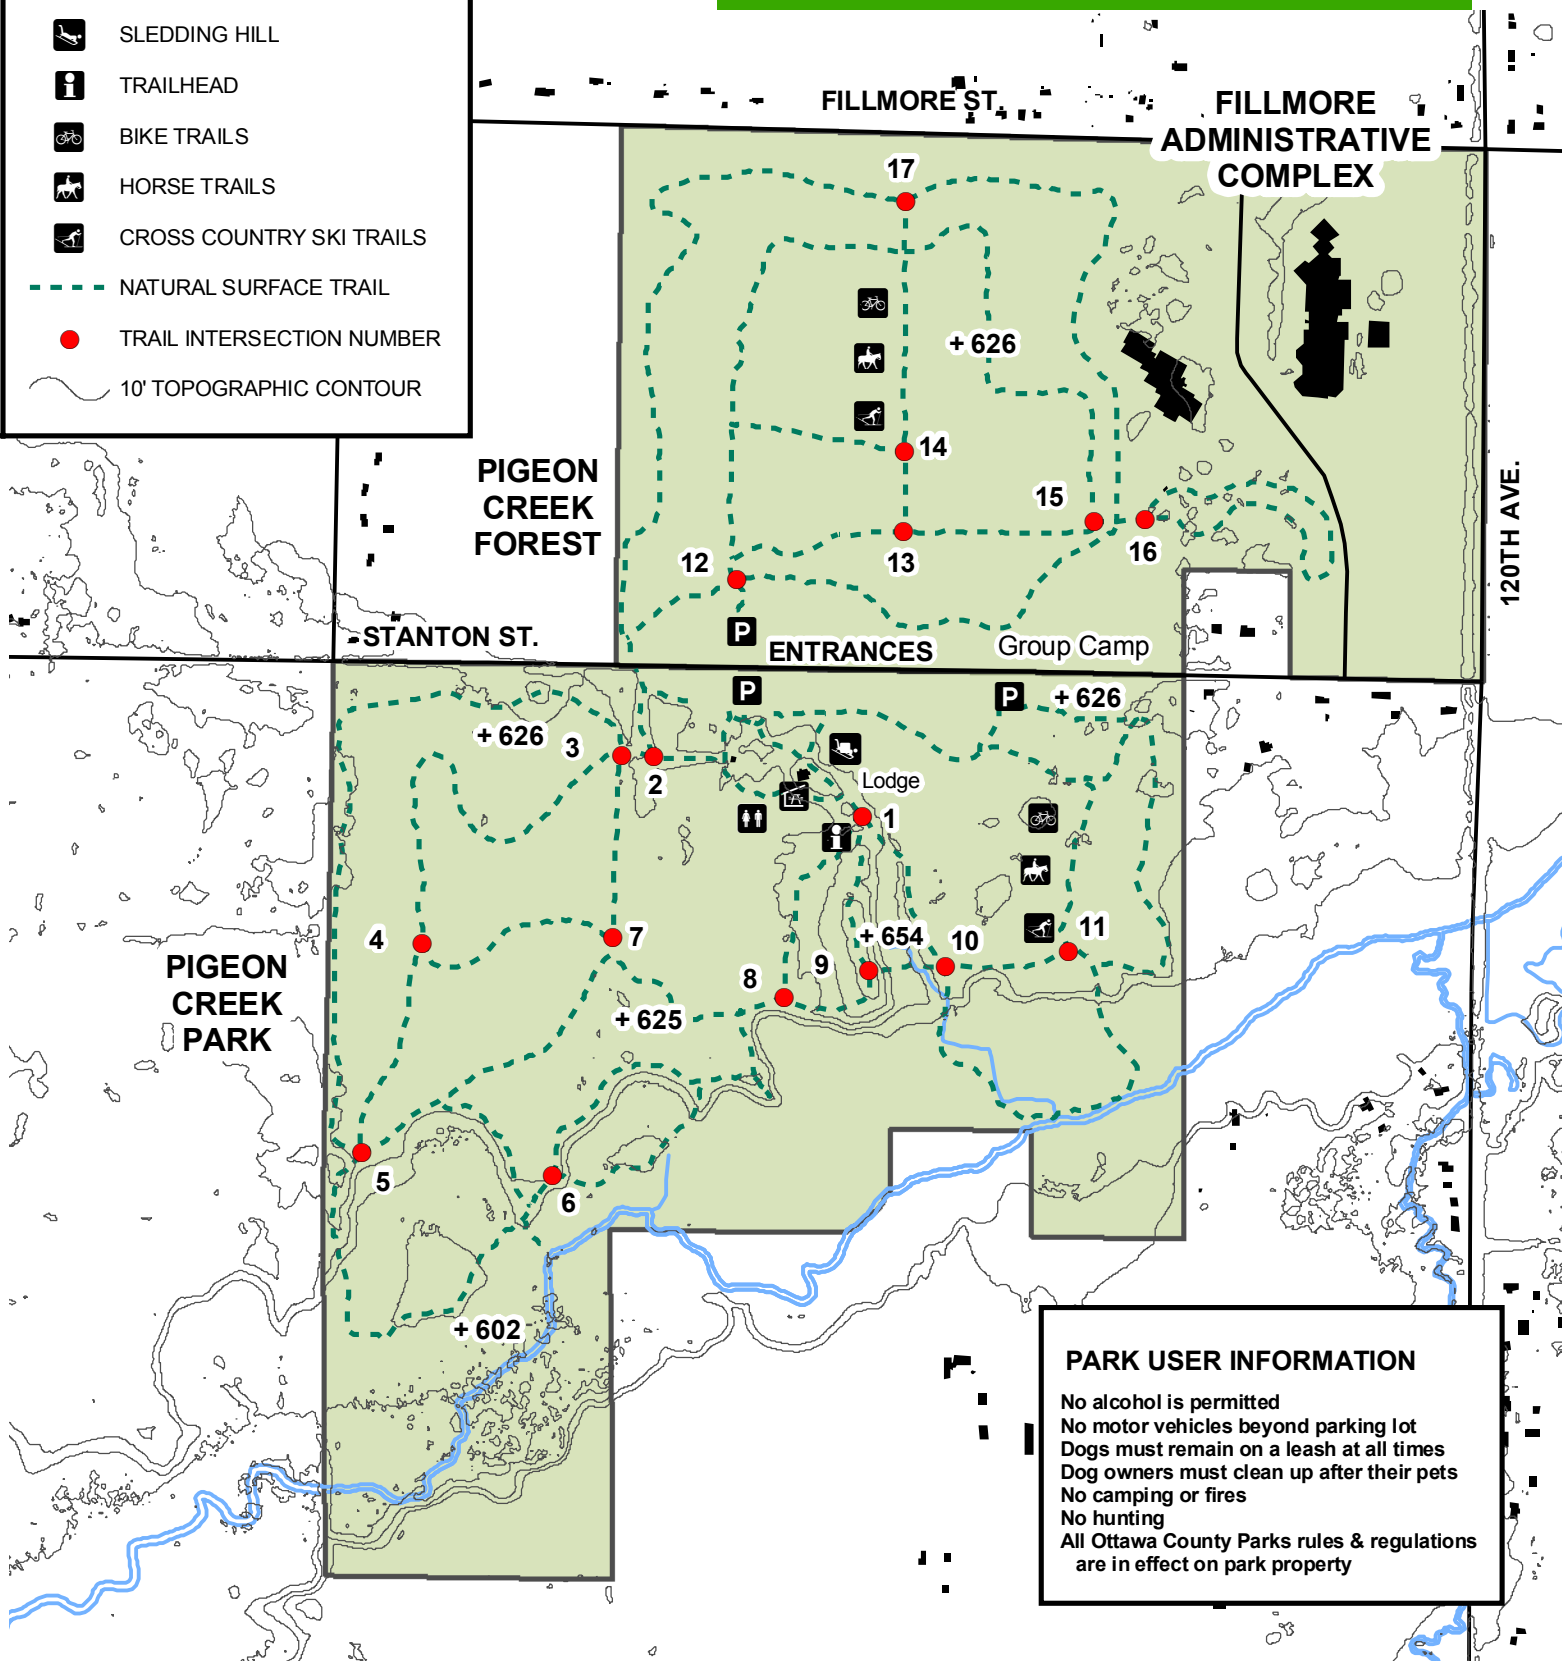

LEGEND

-  PARKING AREA
-  LODGE
-  RESTROOMS
-  SLEDDING HILL
-  TRAILHEAD
-  BIKE TRAILS
-  HORSE TRAILS
-  CROSS COUNTRY SKI TRAILS
-  NATURAL SURFACE TRAIL
-  TRAIL INTERSECTION NUMBER
-  10' TOPOGRAPHIC CONTOUR

Pigeon Creek Park & Forest

Pigeon River Greenway

PARK USER INFORMATION

- No alcohol is permitted
- No motor vehicles beyond parking lot
- Dogs must remain on a leash at all times
- Dog owners must clean up after their pets
- No camping or fires
- No hunting
- All Ottawa County Parks rules & regulations are in effect on park property

Ottawa County Parks & Recreation Commission