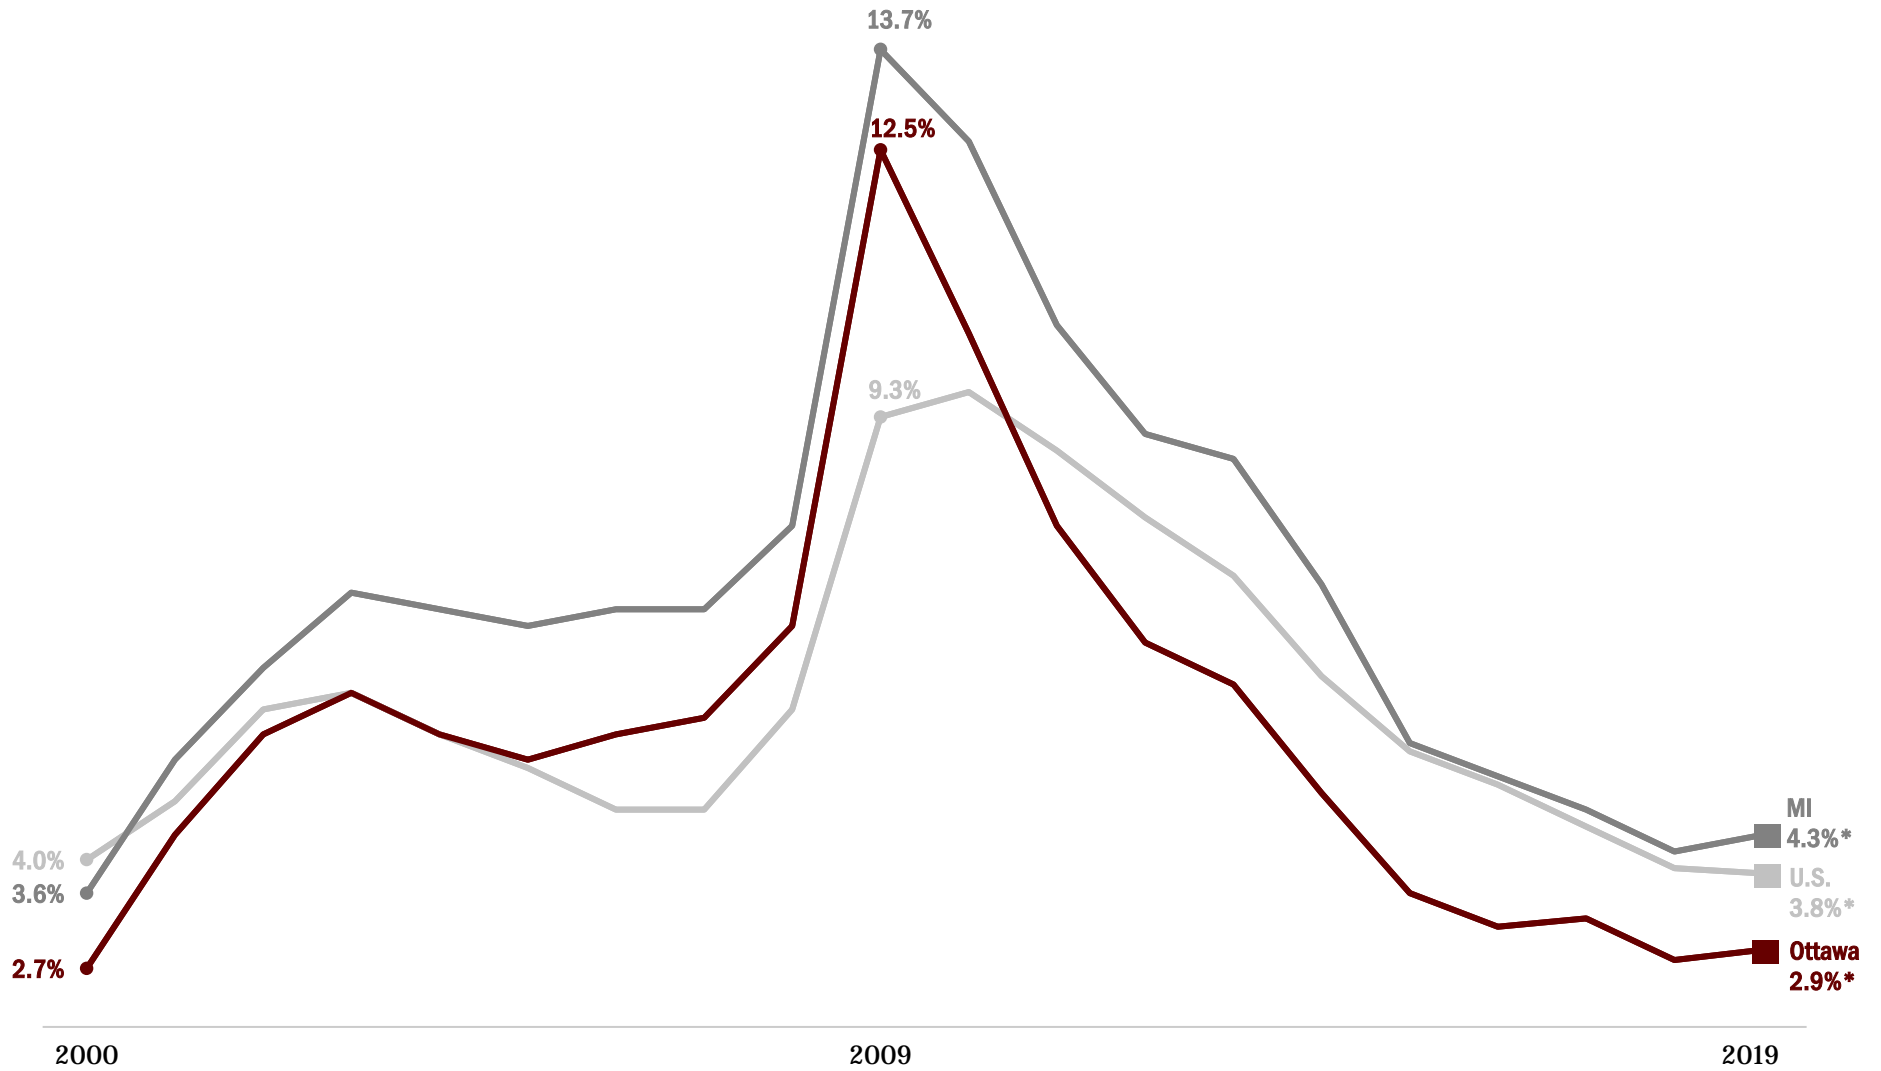

## Annual Unemployment Rates for Ottawa County, Michigan, and the United States (2000-2019)

\*The annual average for 2019 is based on 8 months of data.

Source: Michigan Labor Market Information (Michigan Department of Technology, Management and Budget)