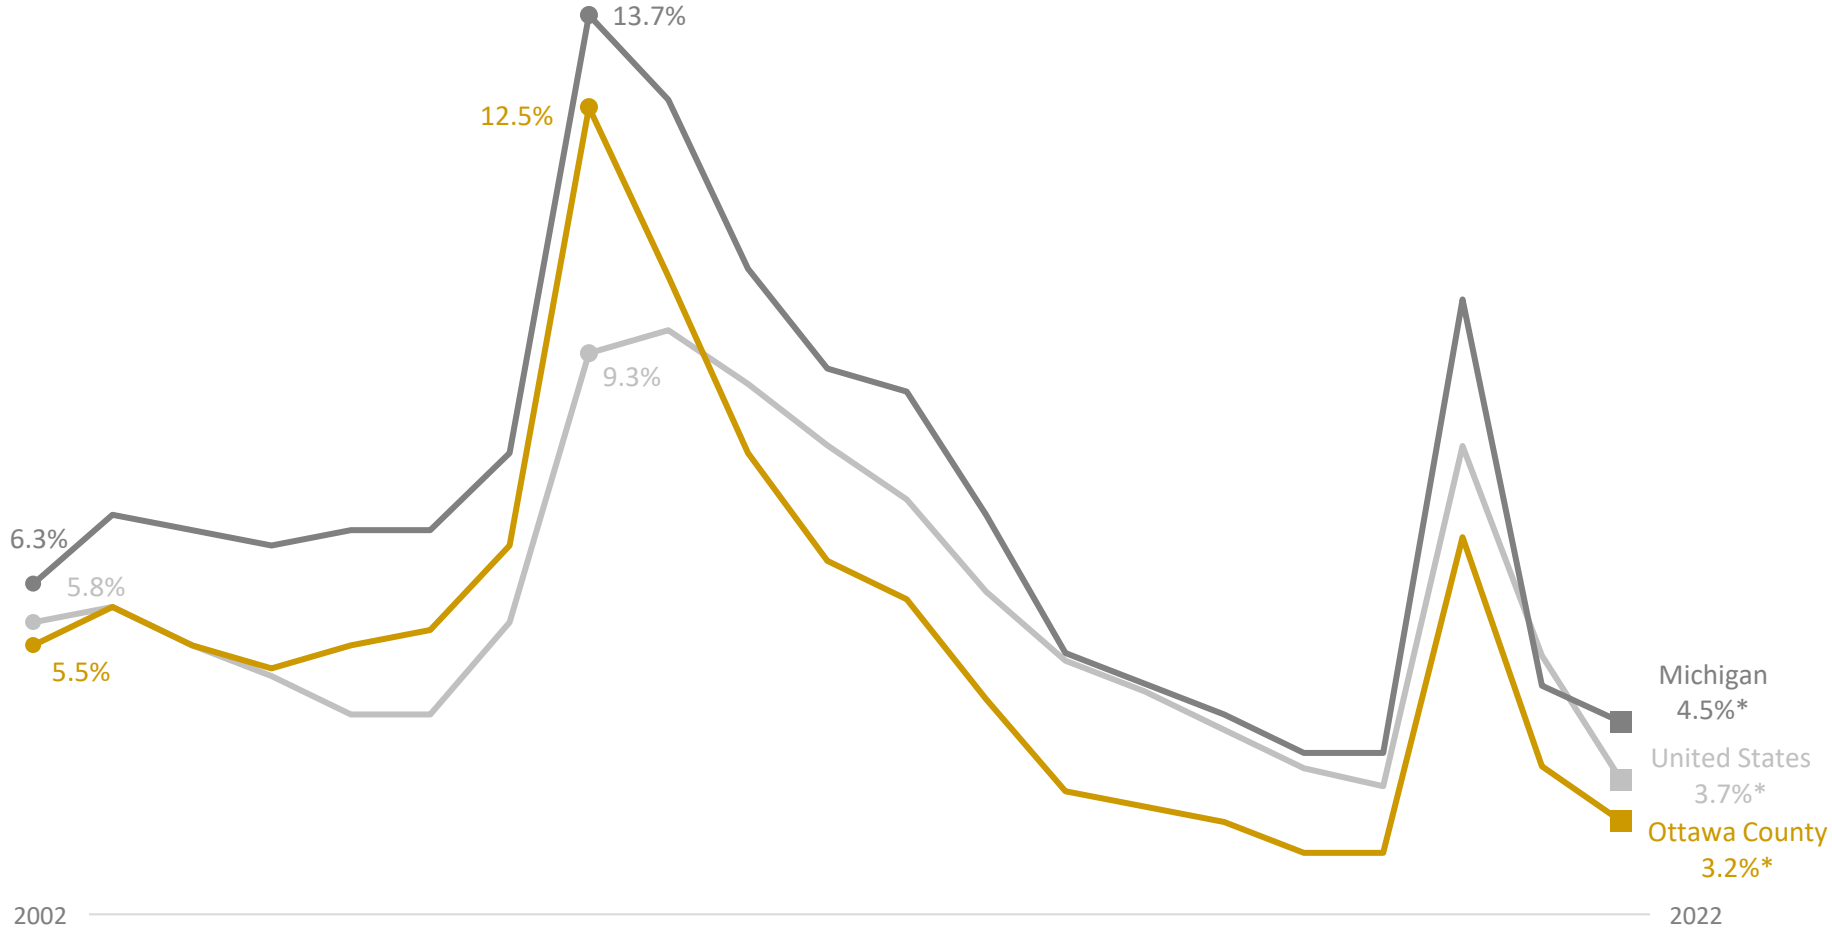

Annual Unemployment Rates for Ottawa County, Michigan, and the United States (2002-2022)

* The annual average for 2022 is based on 9 months of data

Source: Michigan Labor Market Information (Michigan Department of Technology, Management and Budget)