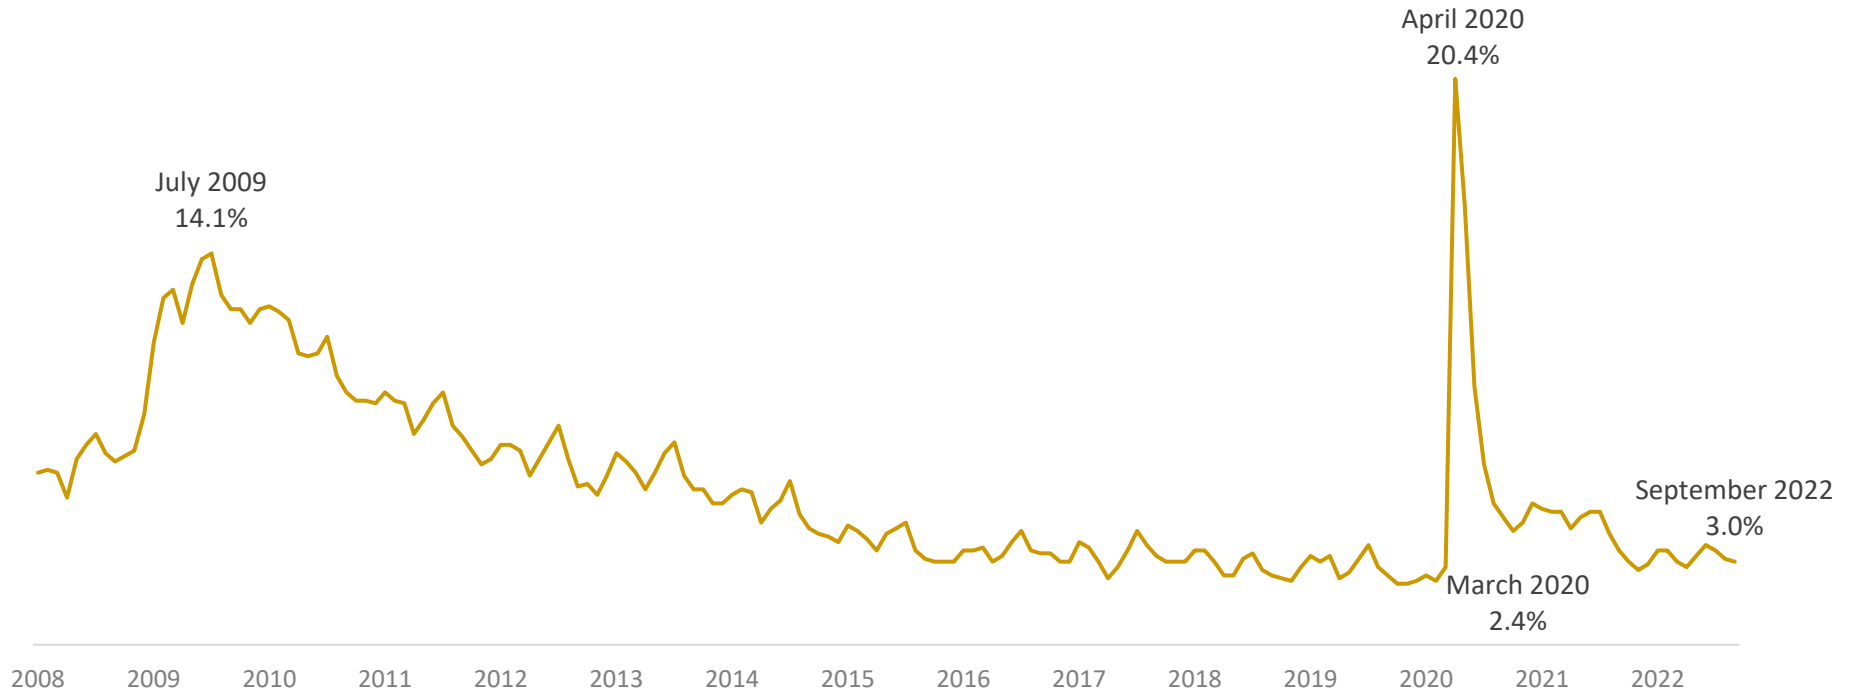

Monthly Unemployment Rate for Ottawa County

(Past 15 years)

Source: Michigan Labor Market Information (Michigan Department of Technology, Management and Budget) Employment and Employment Statistics-LAUS

1. September 2022 data is preliminary. Final data is to be released and analyzed November 2022.

2. Ottawa County estimates are produced on a monthly basis using information from the week of the 12th of each month. March 2020 data includes data from March 8–14, 2020, 10 days prior to Gov. Gretchen Whitmer's Executive Order 2020-21 "Stay Home, Stay Safe." April data shows the earliest impact of COVID-19 on employment in Ottawa County.