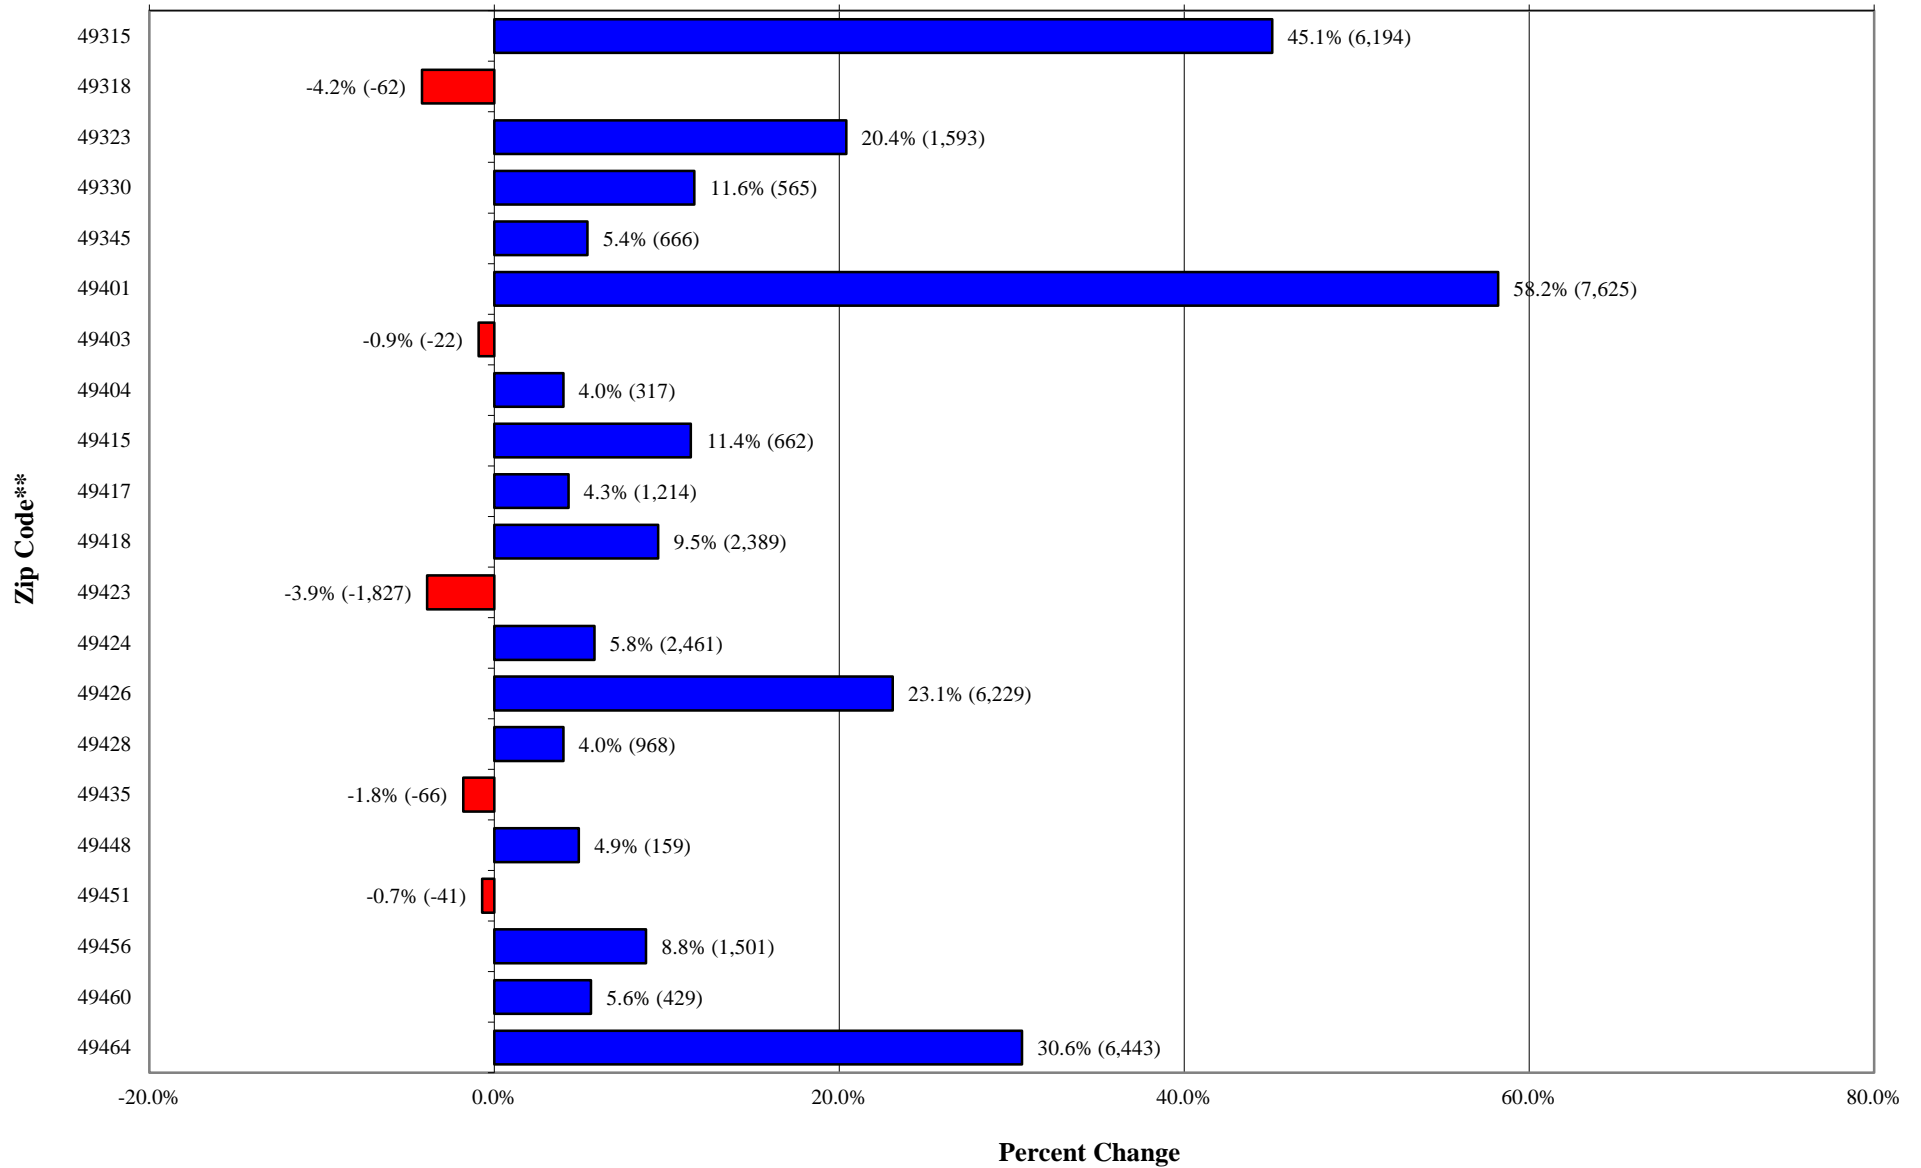

Growth in Population by Ottawa County Zip Code*, 2000-2010

* These zip codes are located either entirely or partially within Ottawa County.

**The 49534 zip code was created July 1, 2005.