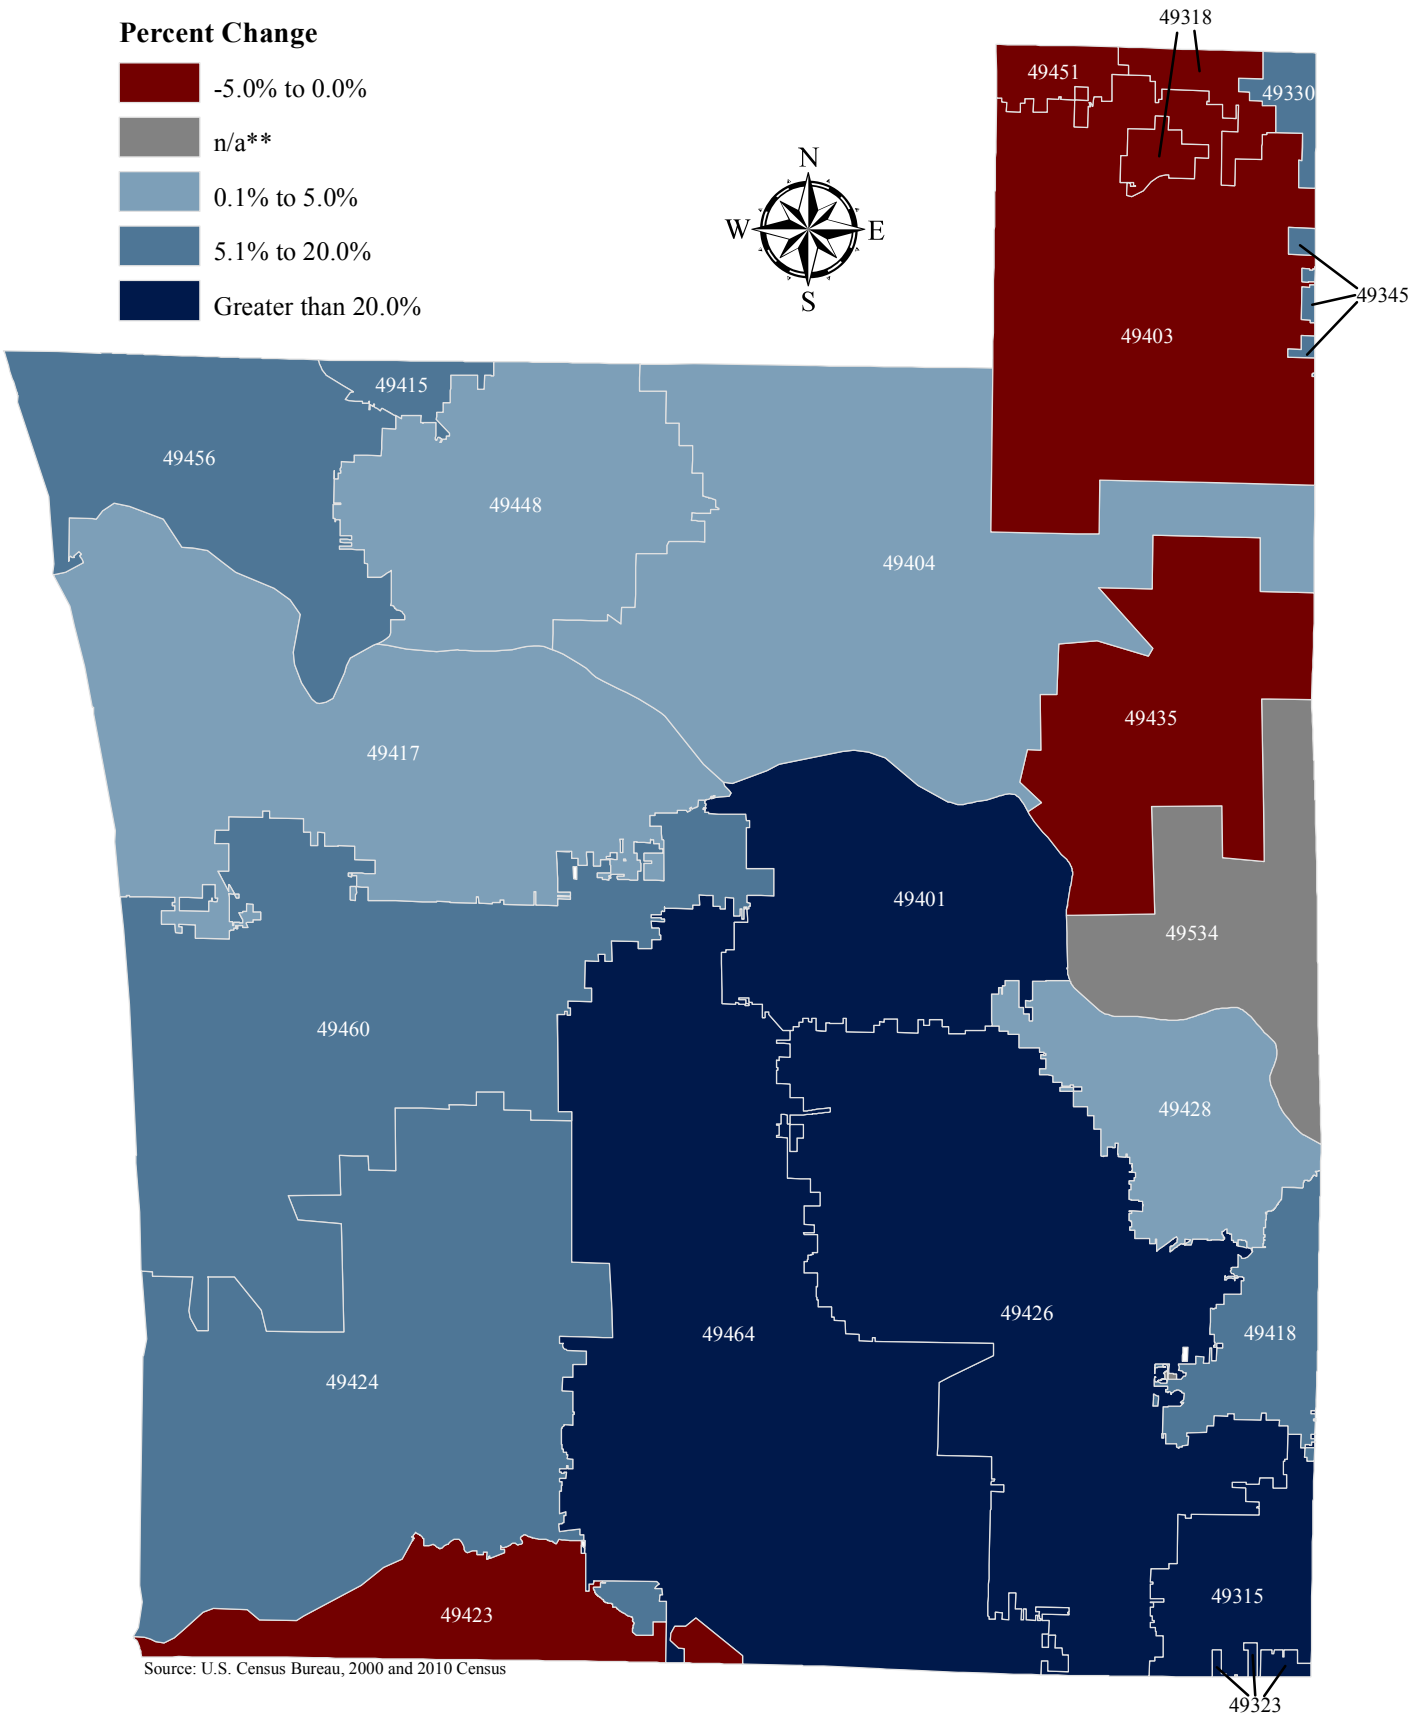

Population Growth by Ottawa County Zip Code* (2000-2010)

Legend

Percent Change

Source: U.S. Census Bureau, 2000 and 2010 Census

* Zip codes are located either entirely or partially within Ottawa County

** The 49534 zip code was created July 1, 2005