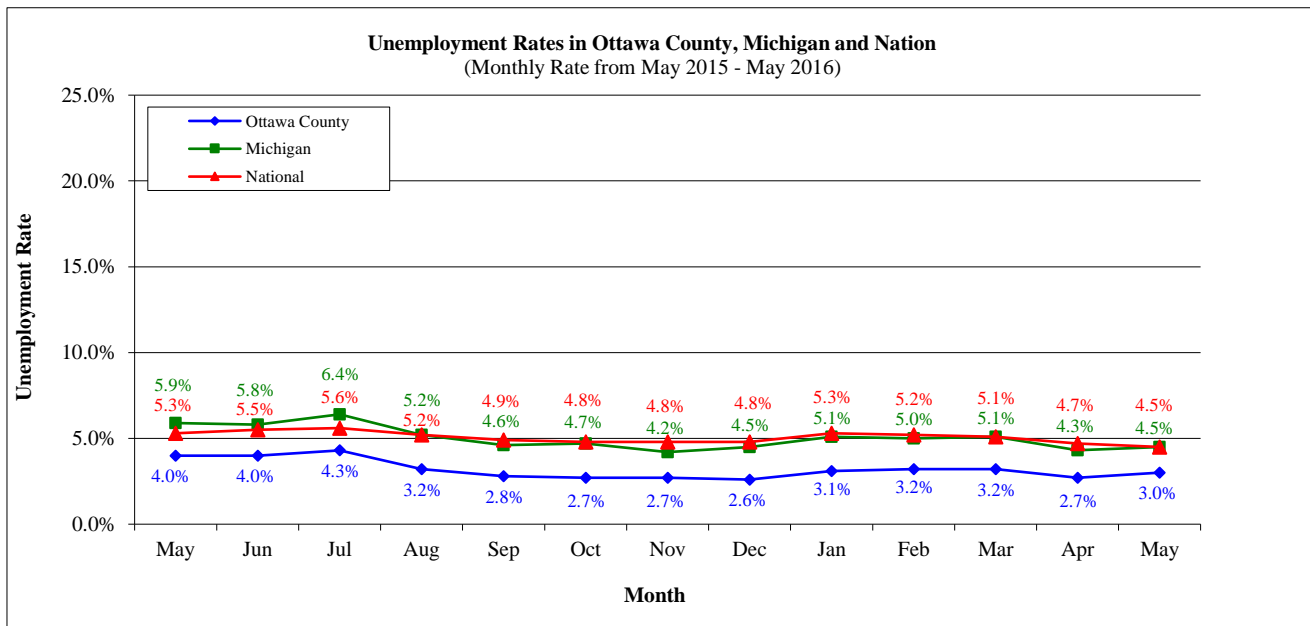

Monthly Rates (Previous 13 Months)

Source: Michigan Labor Market Information (Michigan Department of Technology, Management and Budget)