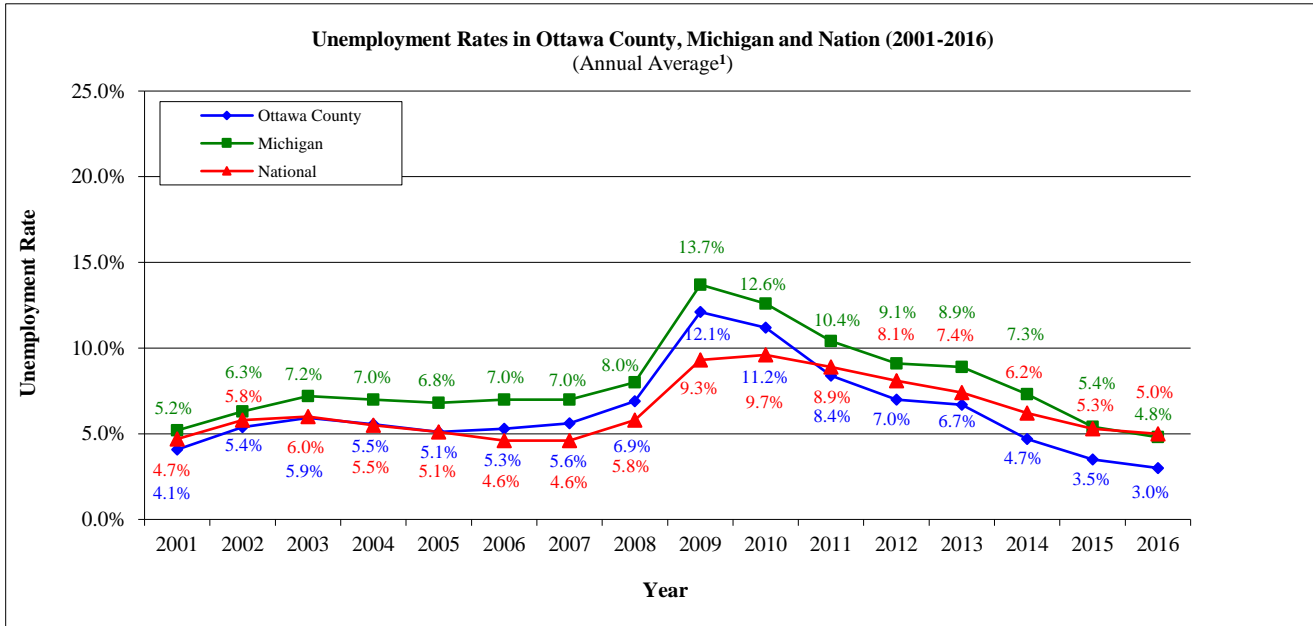

Unemployment Rates

Ottawa County, Michigan, Nation

Annual Rates (2001-2016)

Source: Michigan Labor Market Information (Michigan Department of Technology, Management and Budget)

¹ The annual average for 2016 is based on 5 months of data