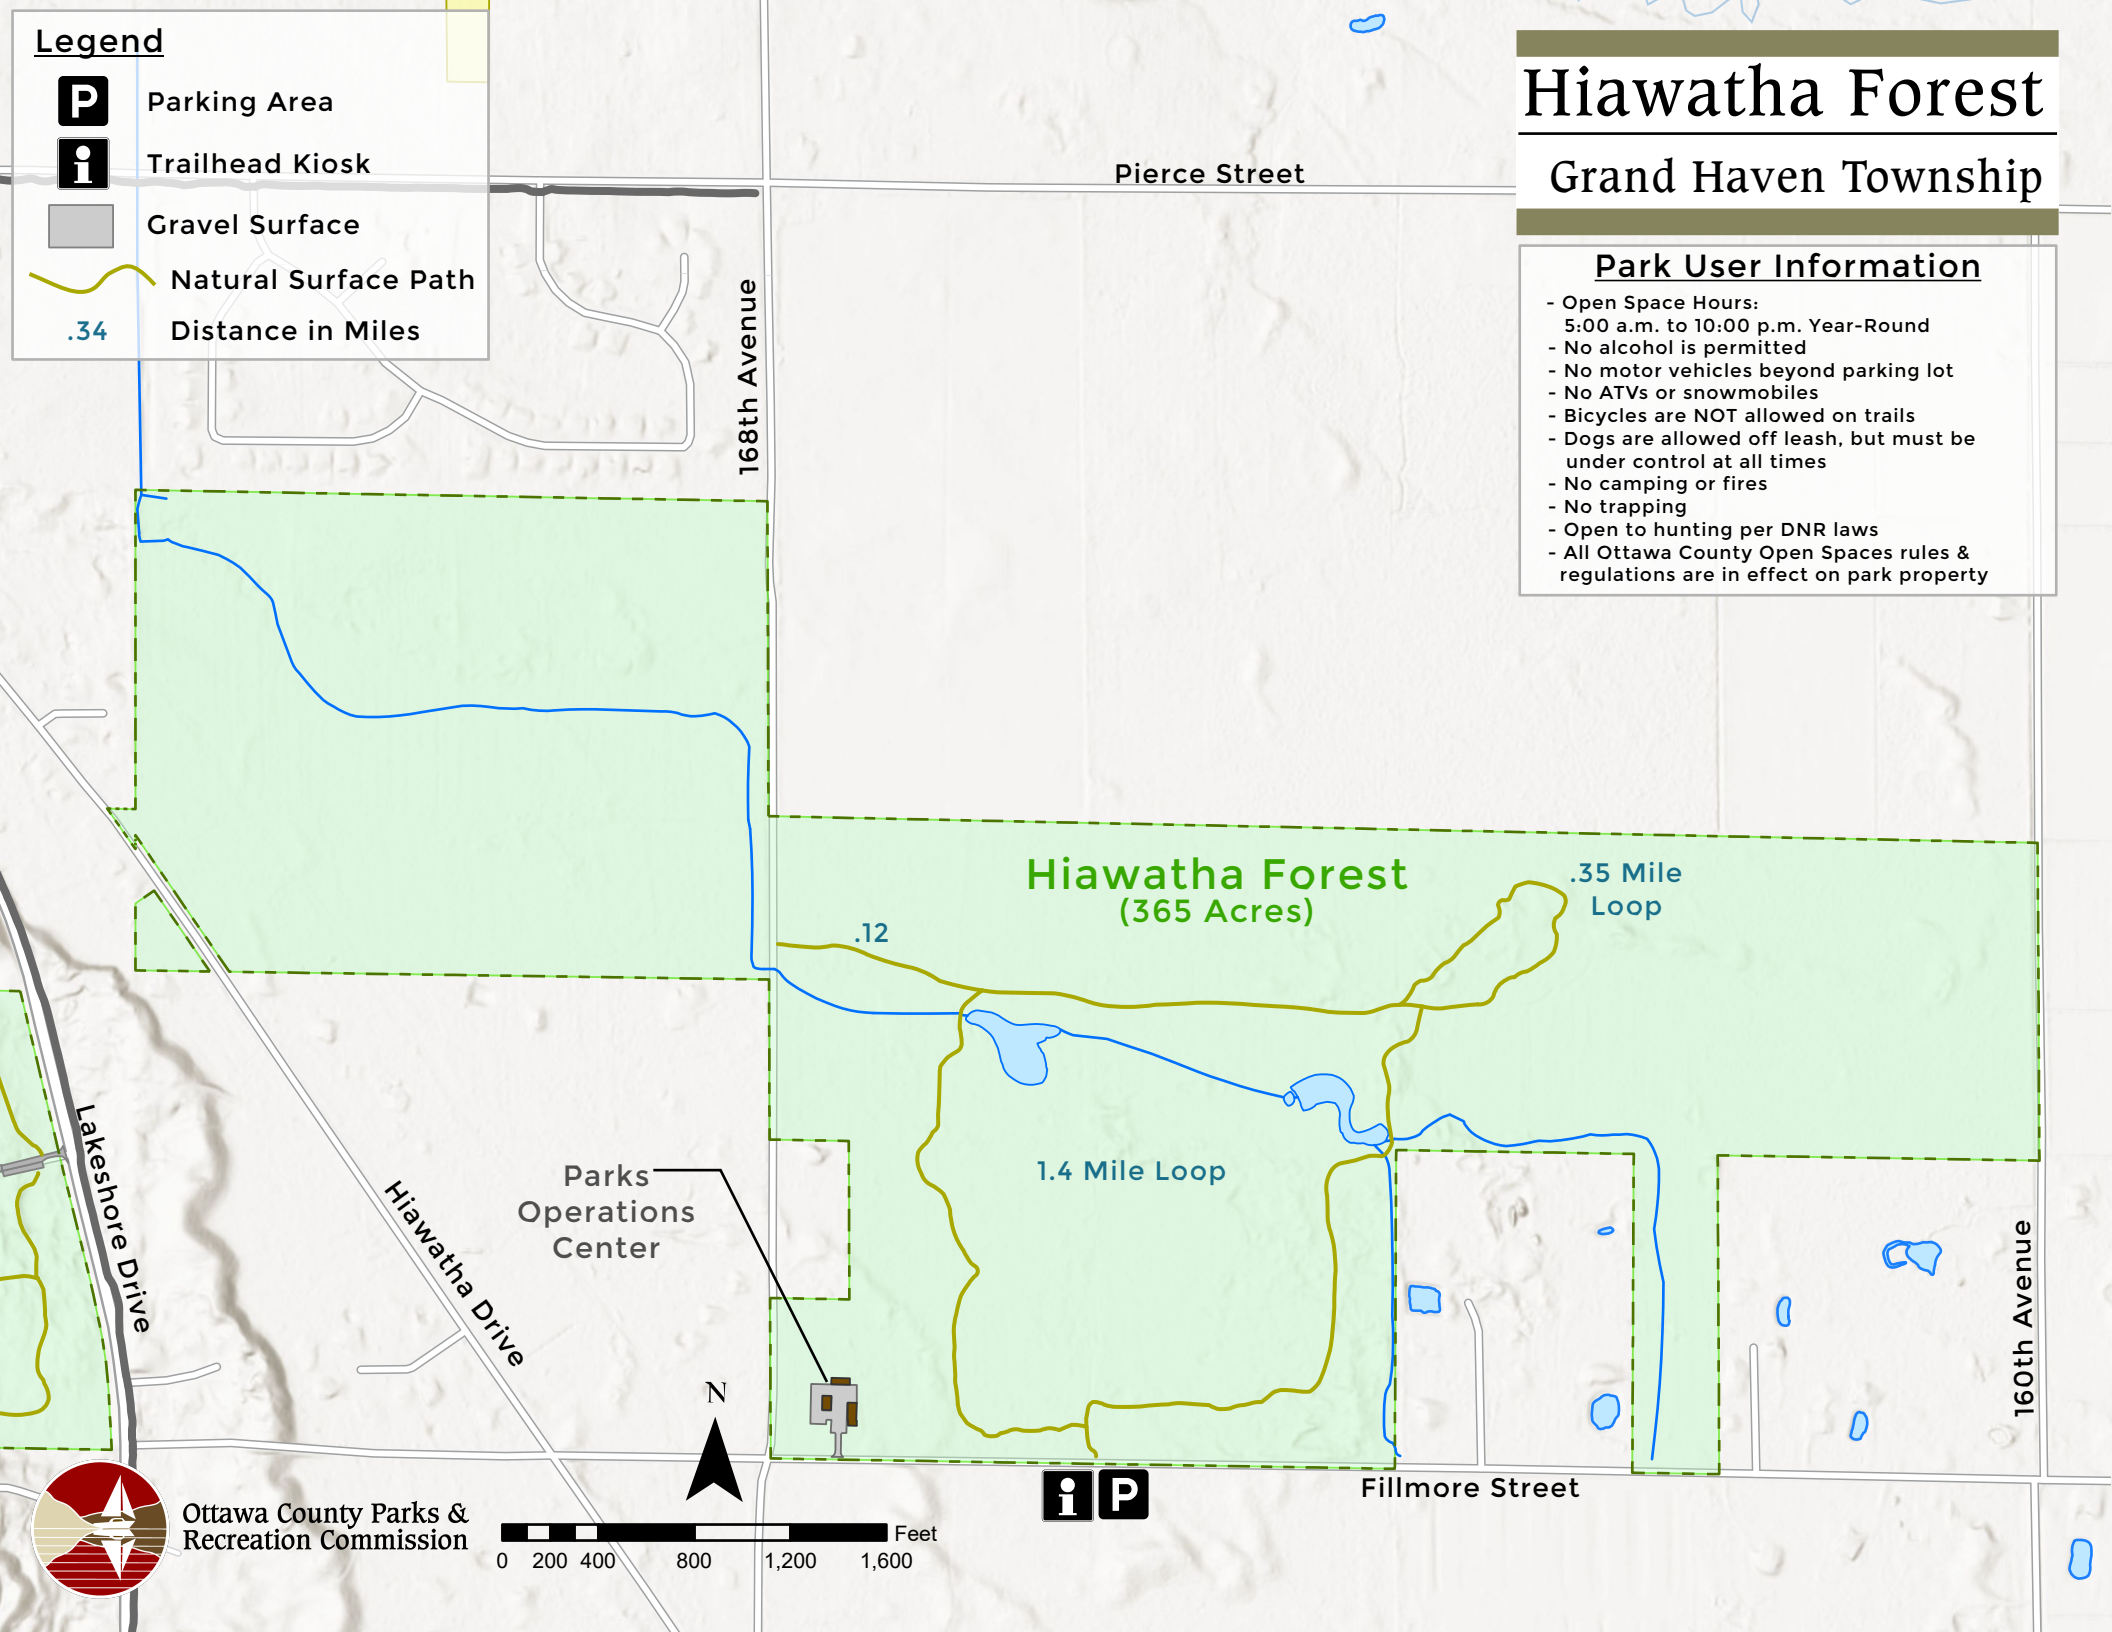

Legend

Parking Area

Trailhead Kiosk

Gravel Surface

Natural Surface Path

.34

Distance in Miles

Hiawatha Forest

Grand Haven Township

Park User Information

- Open Space Hours:
5:00 a.m. to 10:00 p.m. Year-Round
- No alcohol is permitted
- No motor vehicles beyond parking lot
- No ATVs or snowmobiles
- Bicycles are NOT allowed on trails
- Dogs are allowed off leash, but must be under control at all times
- No camping or fires
- No trapping
- Open to hunting per DNR laws
- All Ottawa County Open Spaces rules & regulations are in effect on park property

Hiawatha Forest
(365 Acres)

.35 Mile Loop

.12

1.4 Mile Loop

Parks
Operations
Center

N

Fillmore Street

160th Avenue

Ottawa County Parks & Recreation Commission