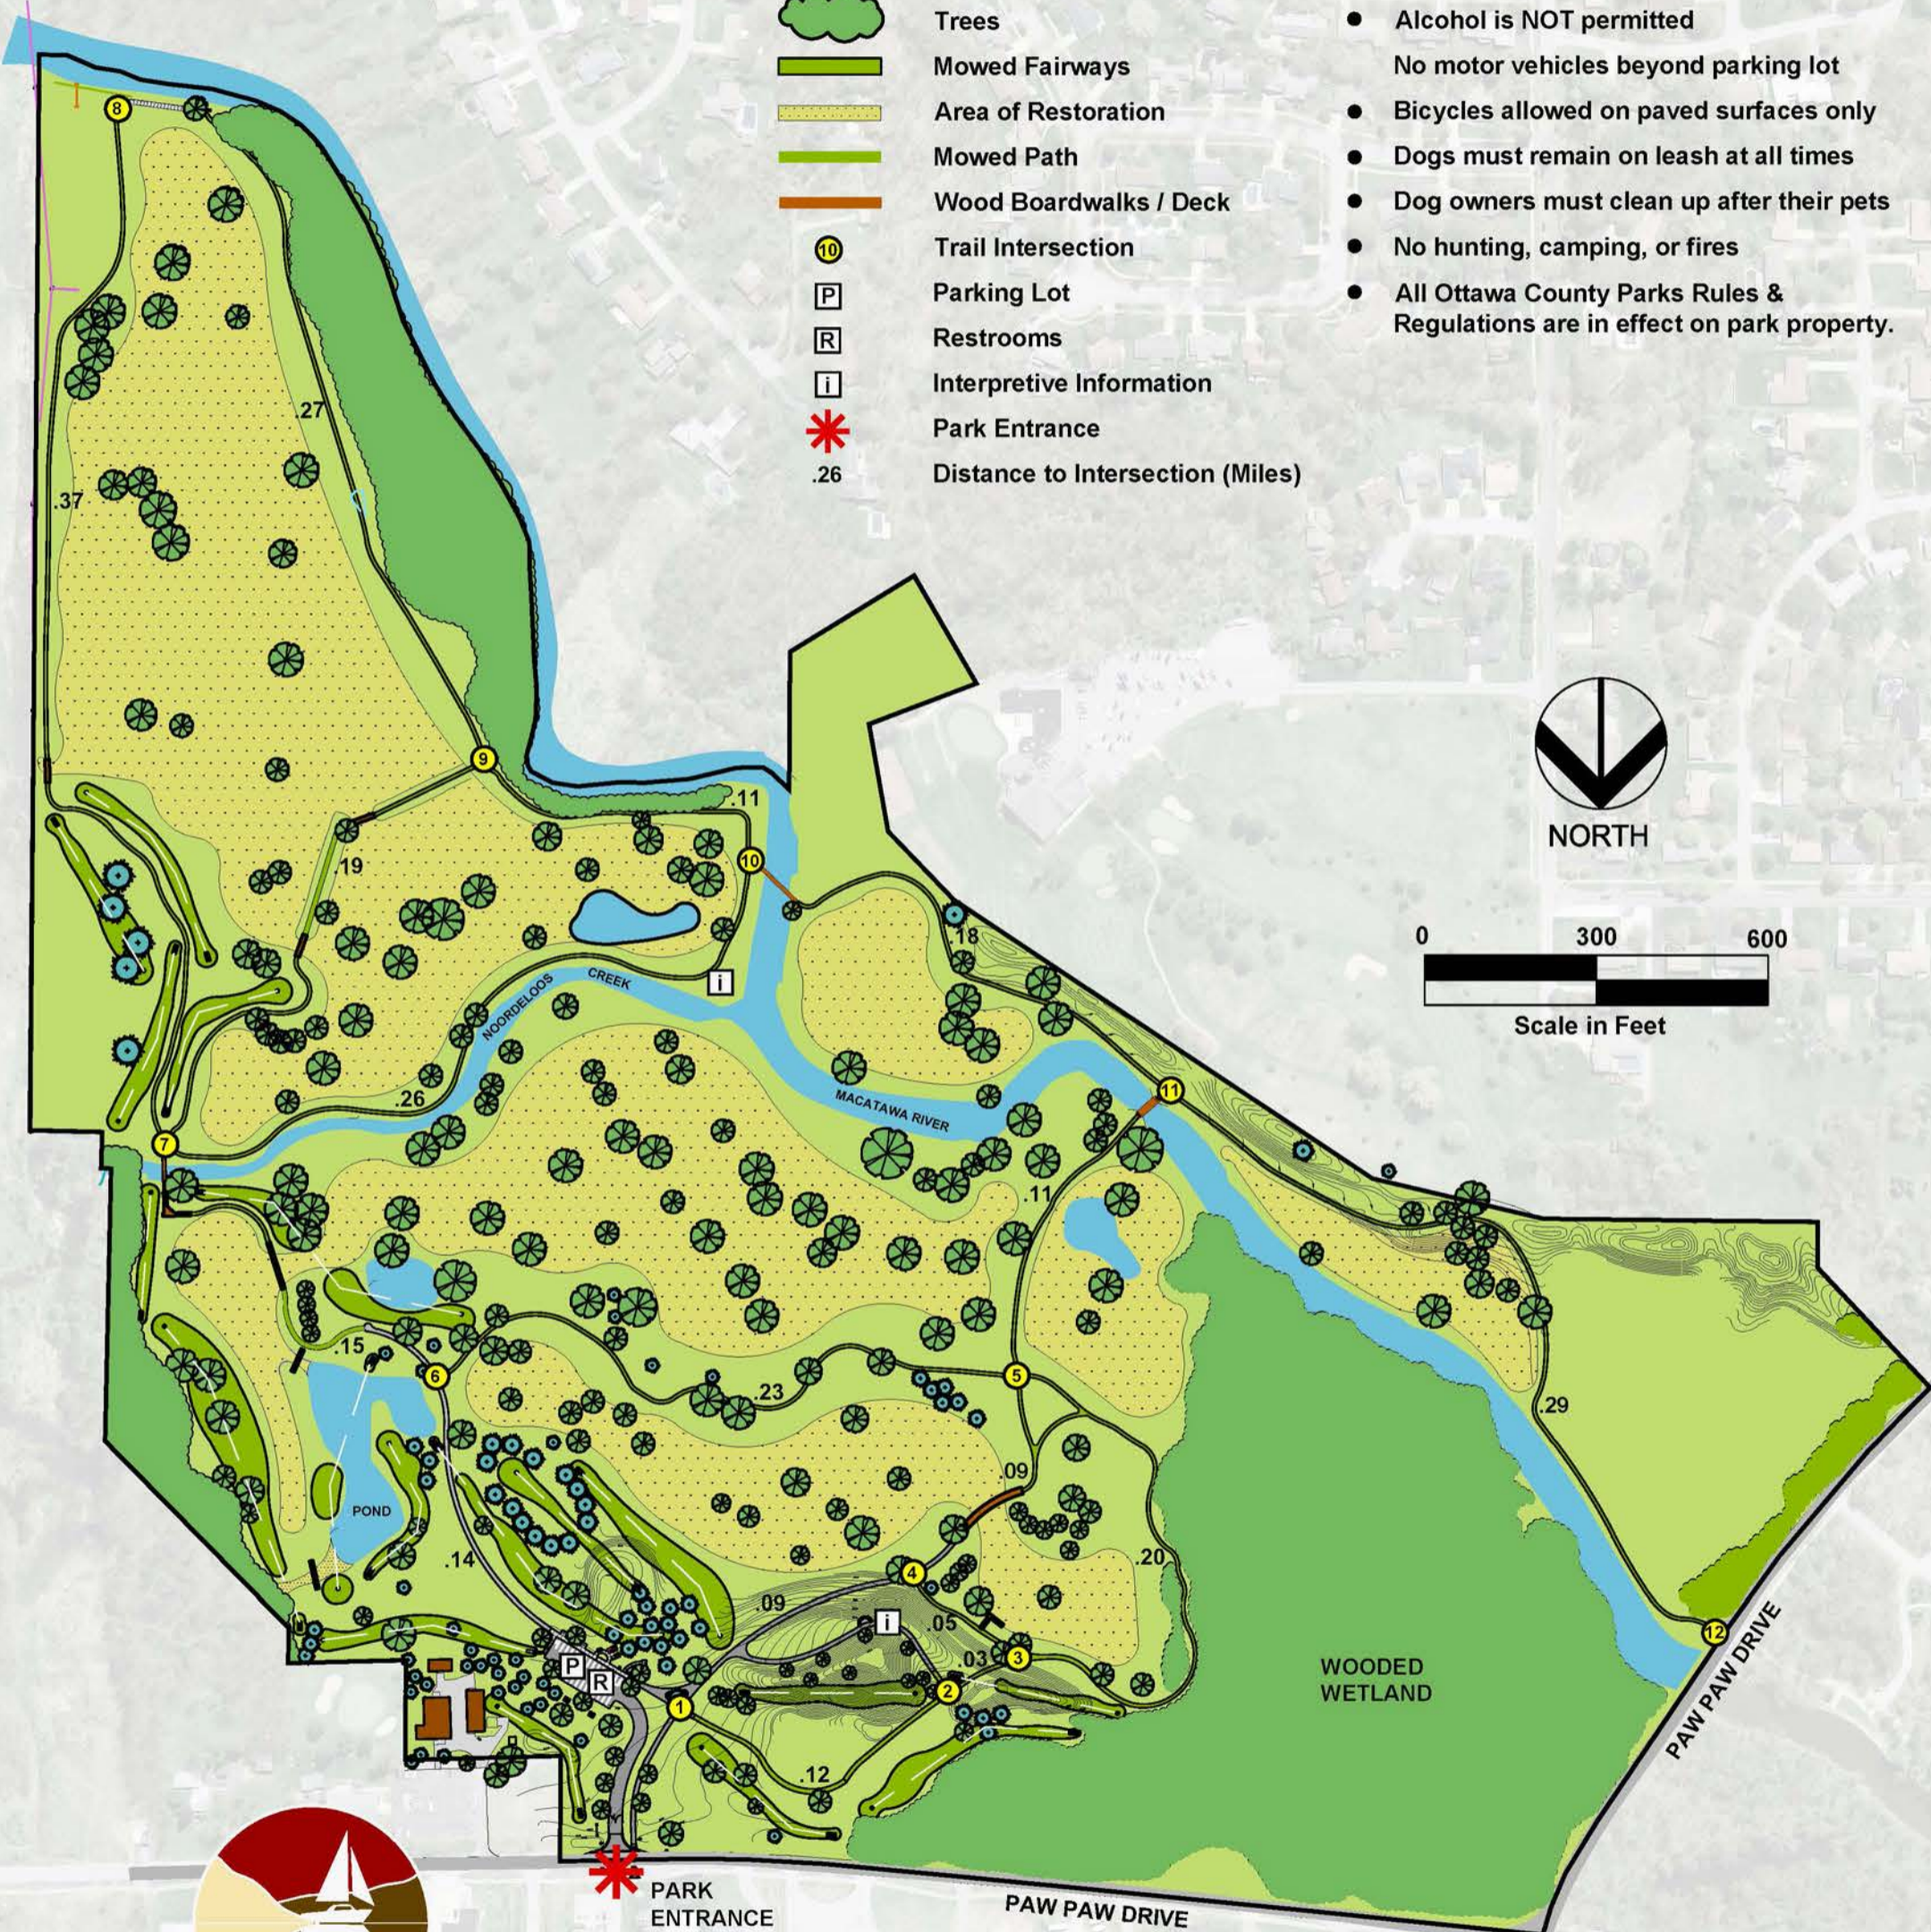

PARK HOURS

March 1 - October 15 (7 am - 10 pm)

October 16 - February 28/29 (7 am - 8 pm)

Macatawa Greenspace

City of Holland

LEGEND

-  Trees
-  Mowed Fairways
-  Area of Restoration
-  Mowed Path
-  Wood Boardwalks / Deck
-  Trail Intersection
-  Parking Lot
-  Restrooms
-  Interpretive Information
-  Park Entrance
-  .26 Distance to Intersection (Miles)

PARK USER INFORMATION

- Alcohol is NOT permitted
- No motor vehicles beyond parking lot
- Bicycles allowed on paved surfaces only
- Dogs must remain on leash at all times
- Dog owners must clean up after their pets
- No hunting, camping, or fires
- All Ottawa County Parks Rules & Regulations are in effect on park property.

NORTH

Scale in Feet

Ottawa County Parks & Recreation Commission

VISIT US ONLINE !

www.miottawa.org/parks

Phone: 616-738-4810