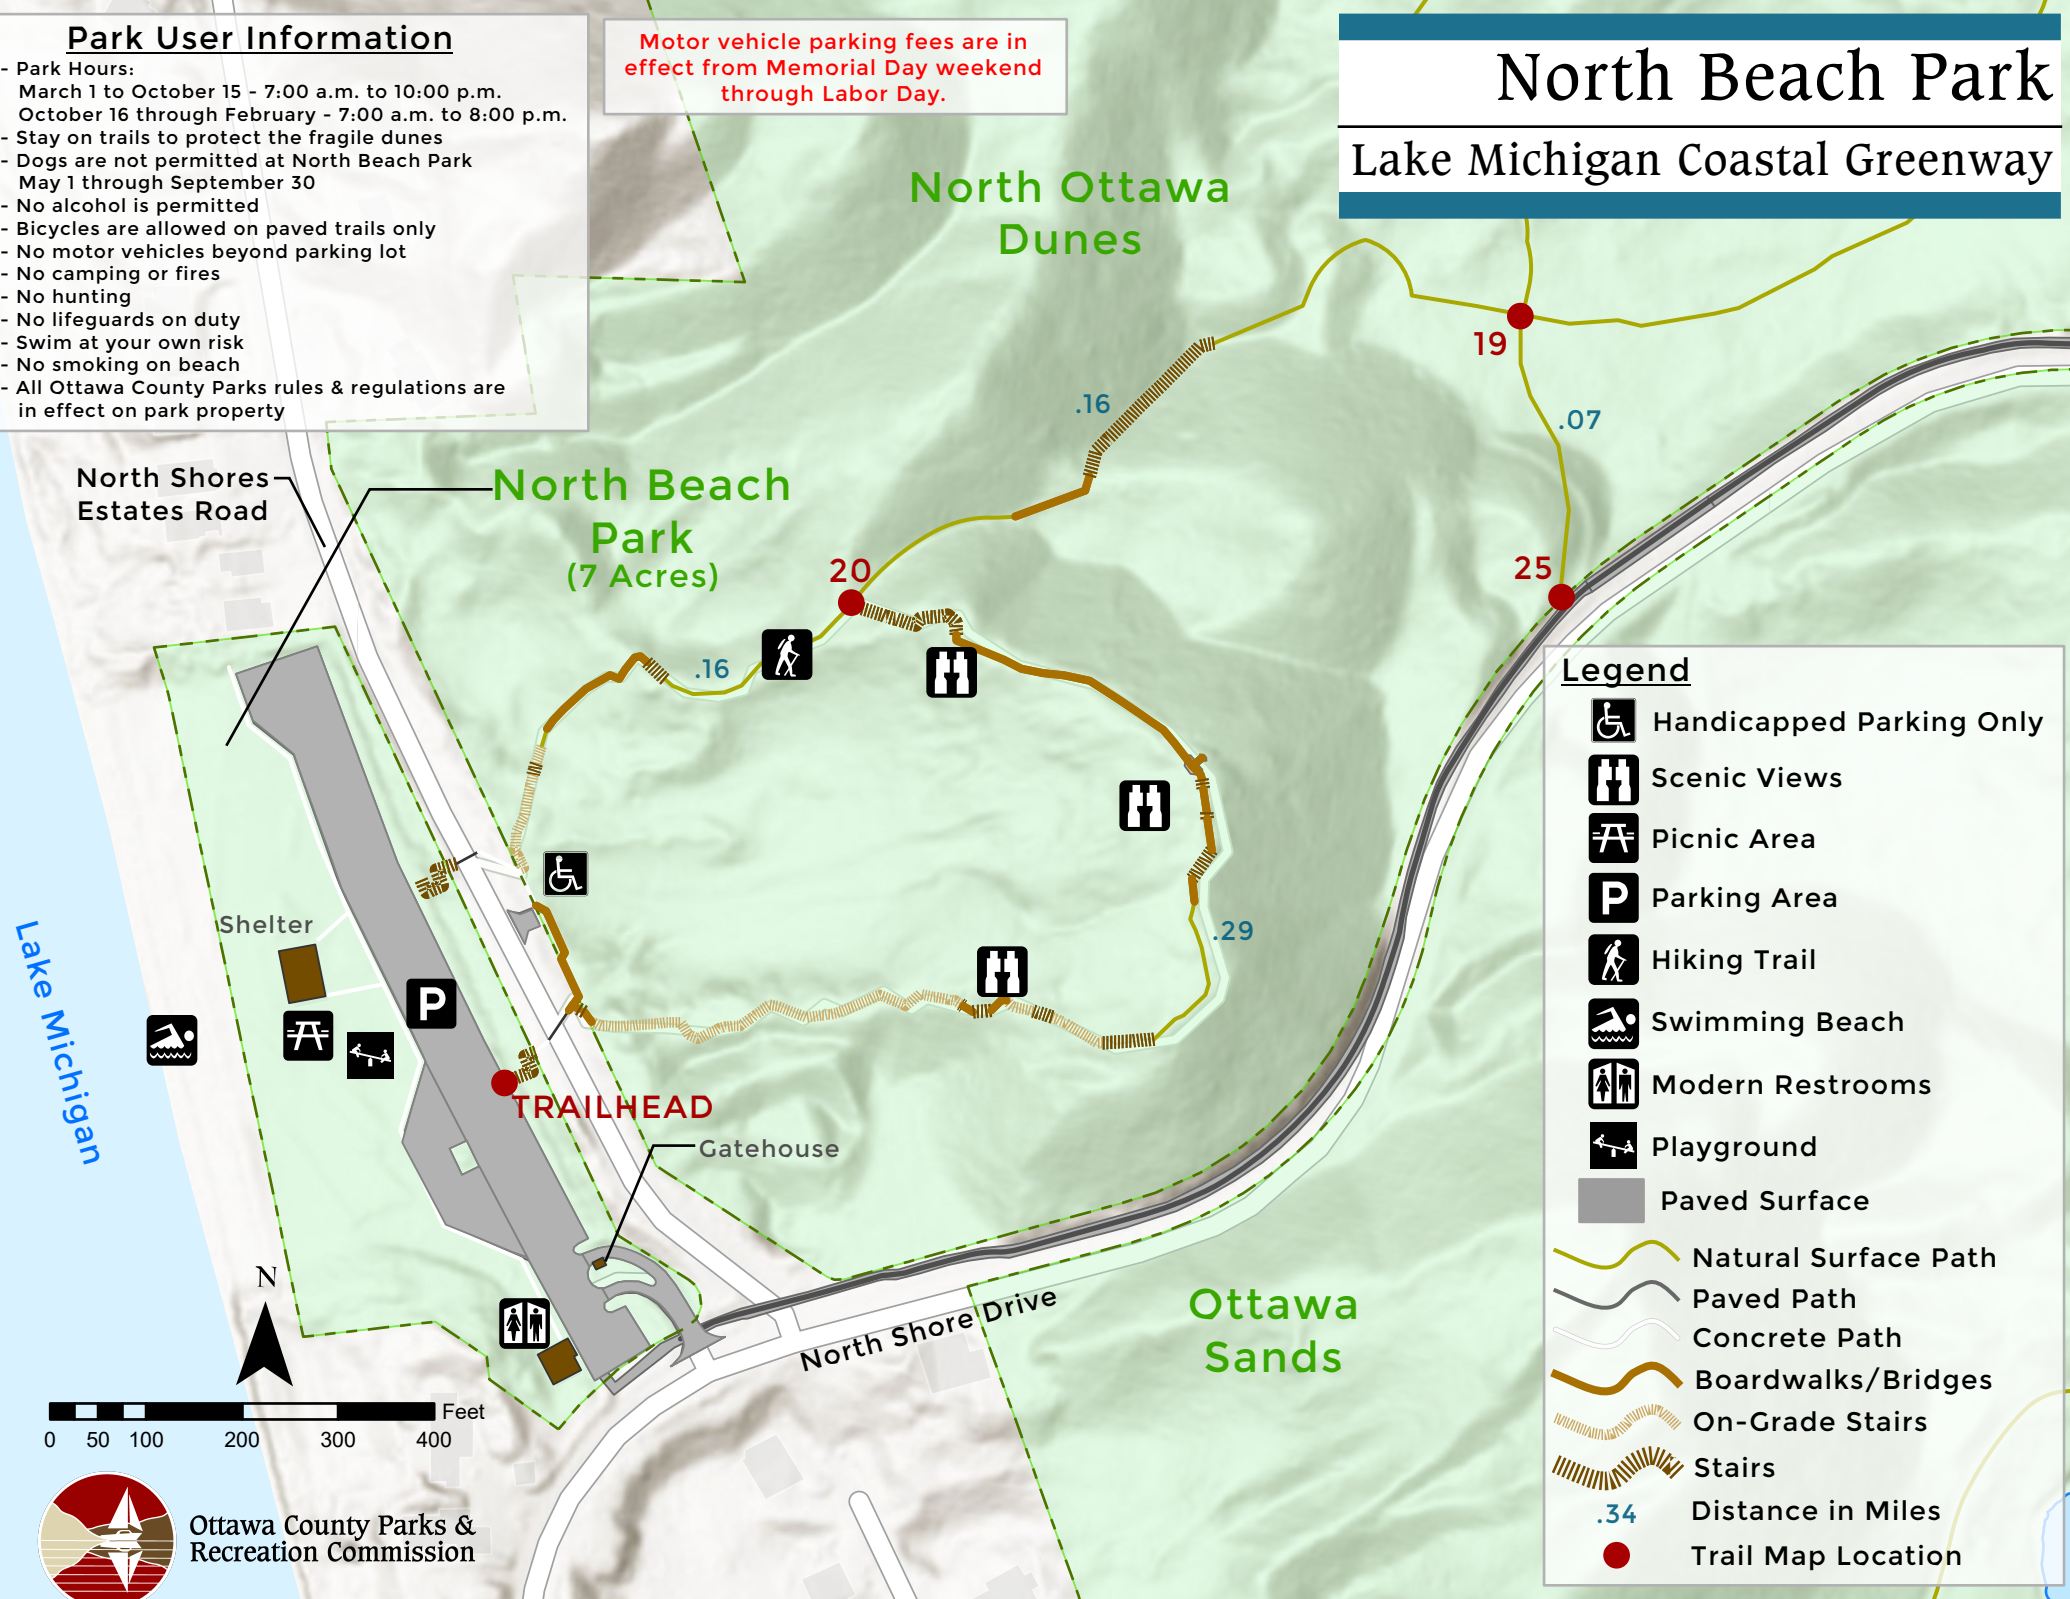

## Park User Information

- Park Hours:  
March 1 to October 15 - 7:00 a.m. to 10:00 p.m.  
October 16 through February - 7:00 a.m. to 8:00 p.m.
- Stay on trails to protect the fragile dunes
- Dogs are not permitted at North Beach Park  
May 1 through September 30
- No alcohol is permitted
- Bicycles are allowed on paved trails only
- No motor vehicles beyond parking lot
- No camping or fires
- No hunting
- No lifeguards on duty
- Swim at your own risk
- No smoking on beach
- All Ottawa County Parks rules & regulations are in effect on park property

Motor vehicle parking fees are in effect from Memorial Day weekend through Labor Day.

## Lake Michigan Coastal Greenway

### Legend

- Handicapped Parking Only
- Scenic Views
- Picnic Area
- Parking Area
- Hiking Trail
- Swimming Beach
- Modern Restrooms
- Playground
- Paved Surface
- Natural Surface Path
- Paved Path
- Concrete Path
- Boardwalks/Bridges
- On-Grade Stairs
- Stairs
- .34 Distance in Miles
- Trail Map Location