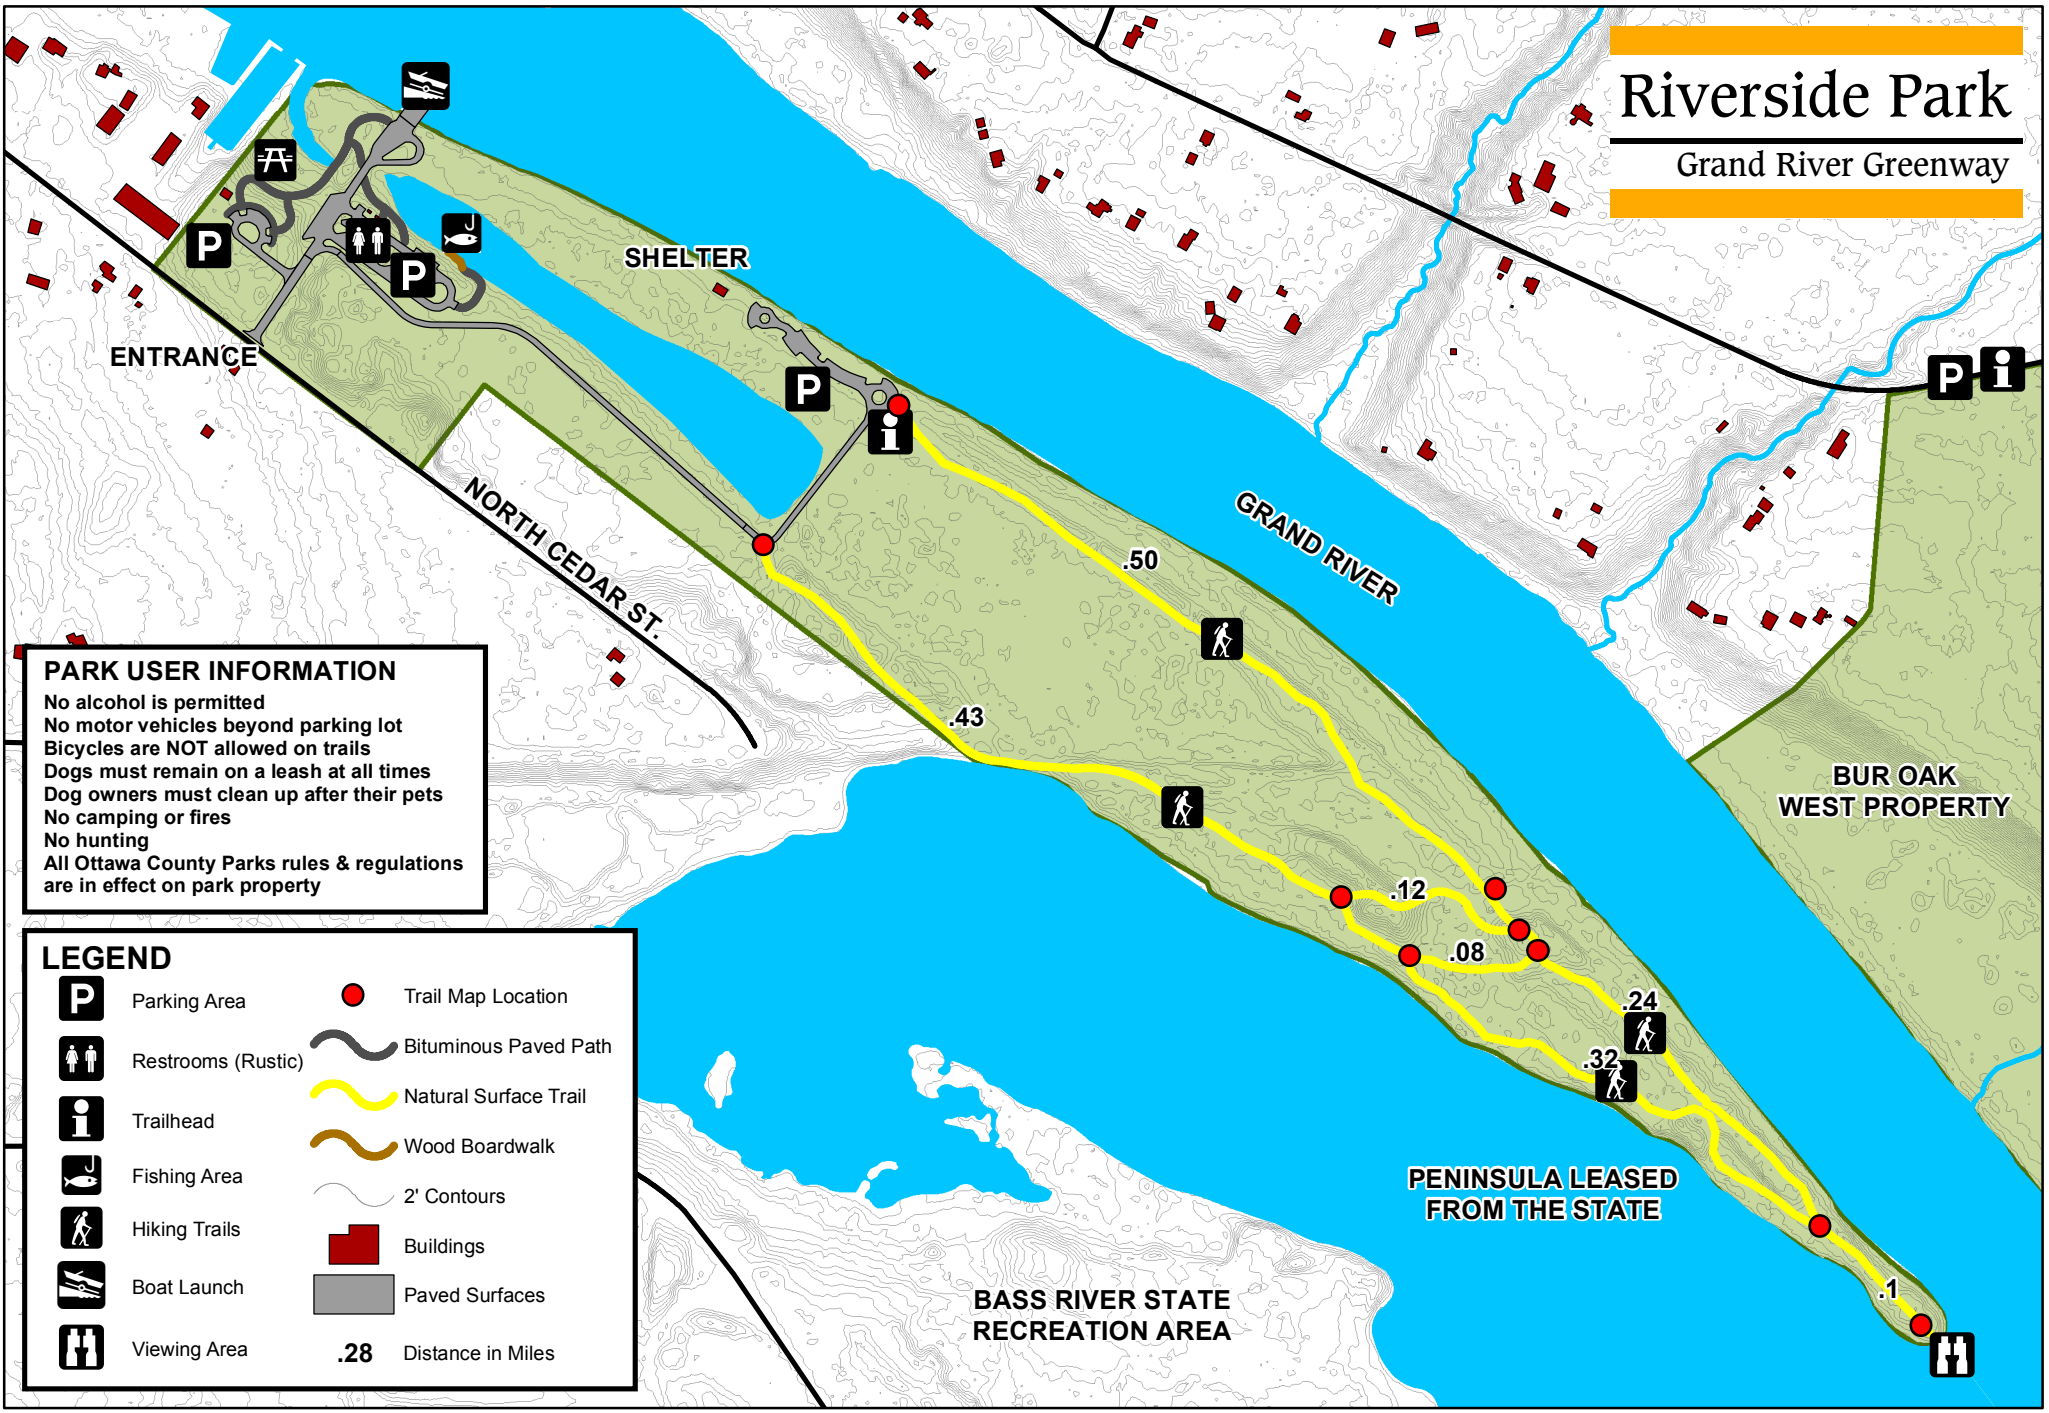

Riverside Park

Grand River Greenway

PARK USER INFORMATION

No alcohol is permitted
 No motor vehicles beyond parking lot
 Bicycles are NOT allowed on trails
 Dogs must remain on a leash at all times
 Dog owners must clean up after their pets
 No camping or fires
 No hunting
 All Ottawa County Parks rules & regulations are in effect on park property

LEGEND

Parking Area	Trail Map Location
Restrooms (Rustic)	Bituminous Paved Path
Trailhead	Natural Surface Trail
Fishing Area	Wood Boardwalk
Hiking Trails	2' Contours
Boat Launch	Buildings
Viewing Area	Paved Surfaces
	.28 Distance in Miles