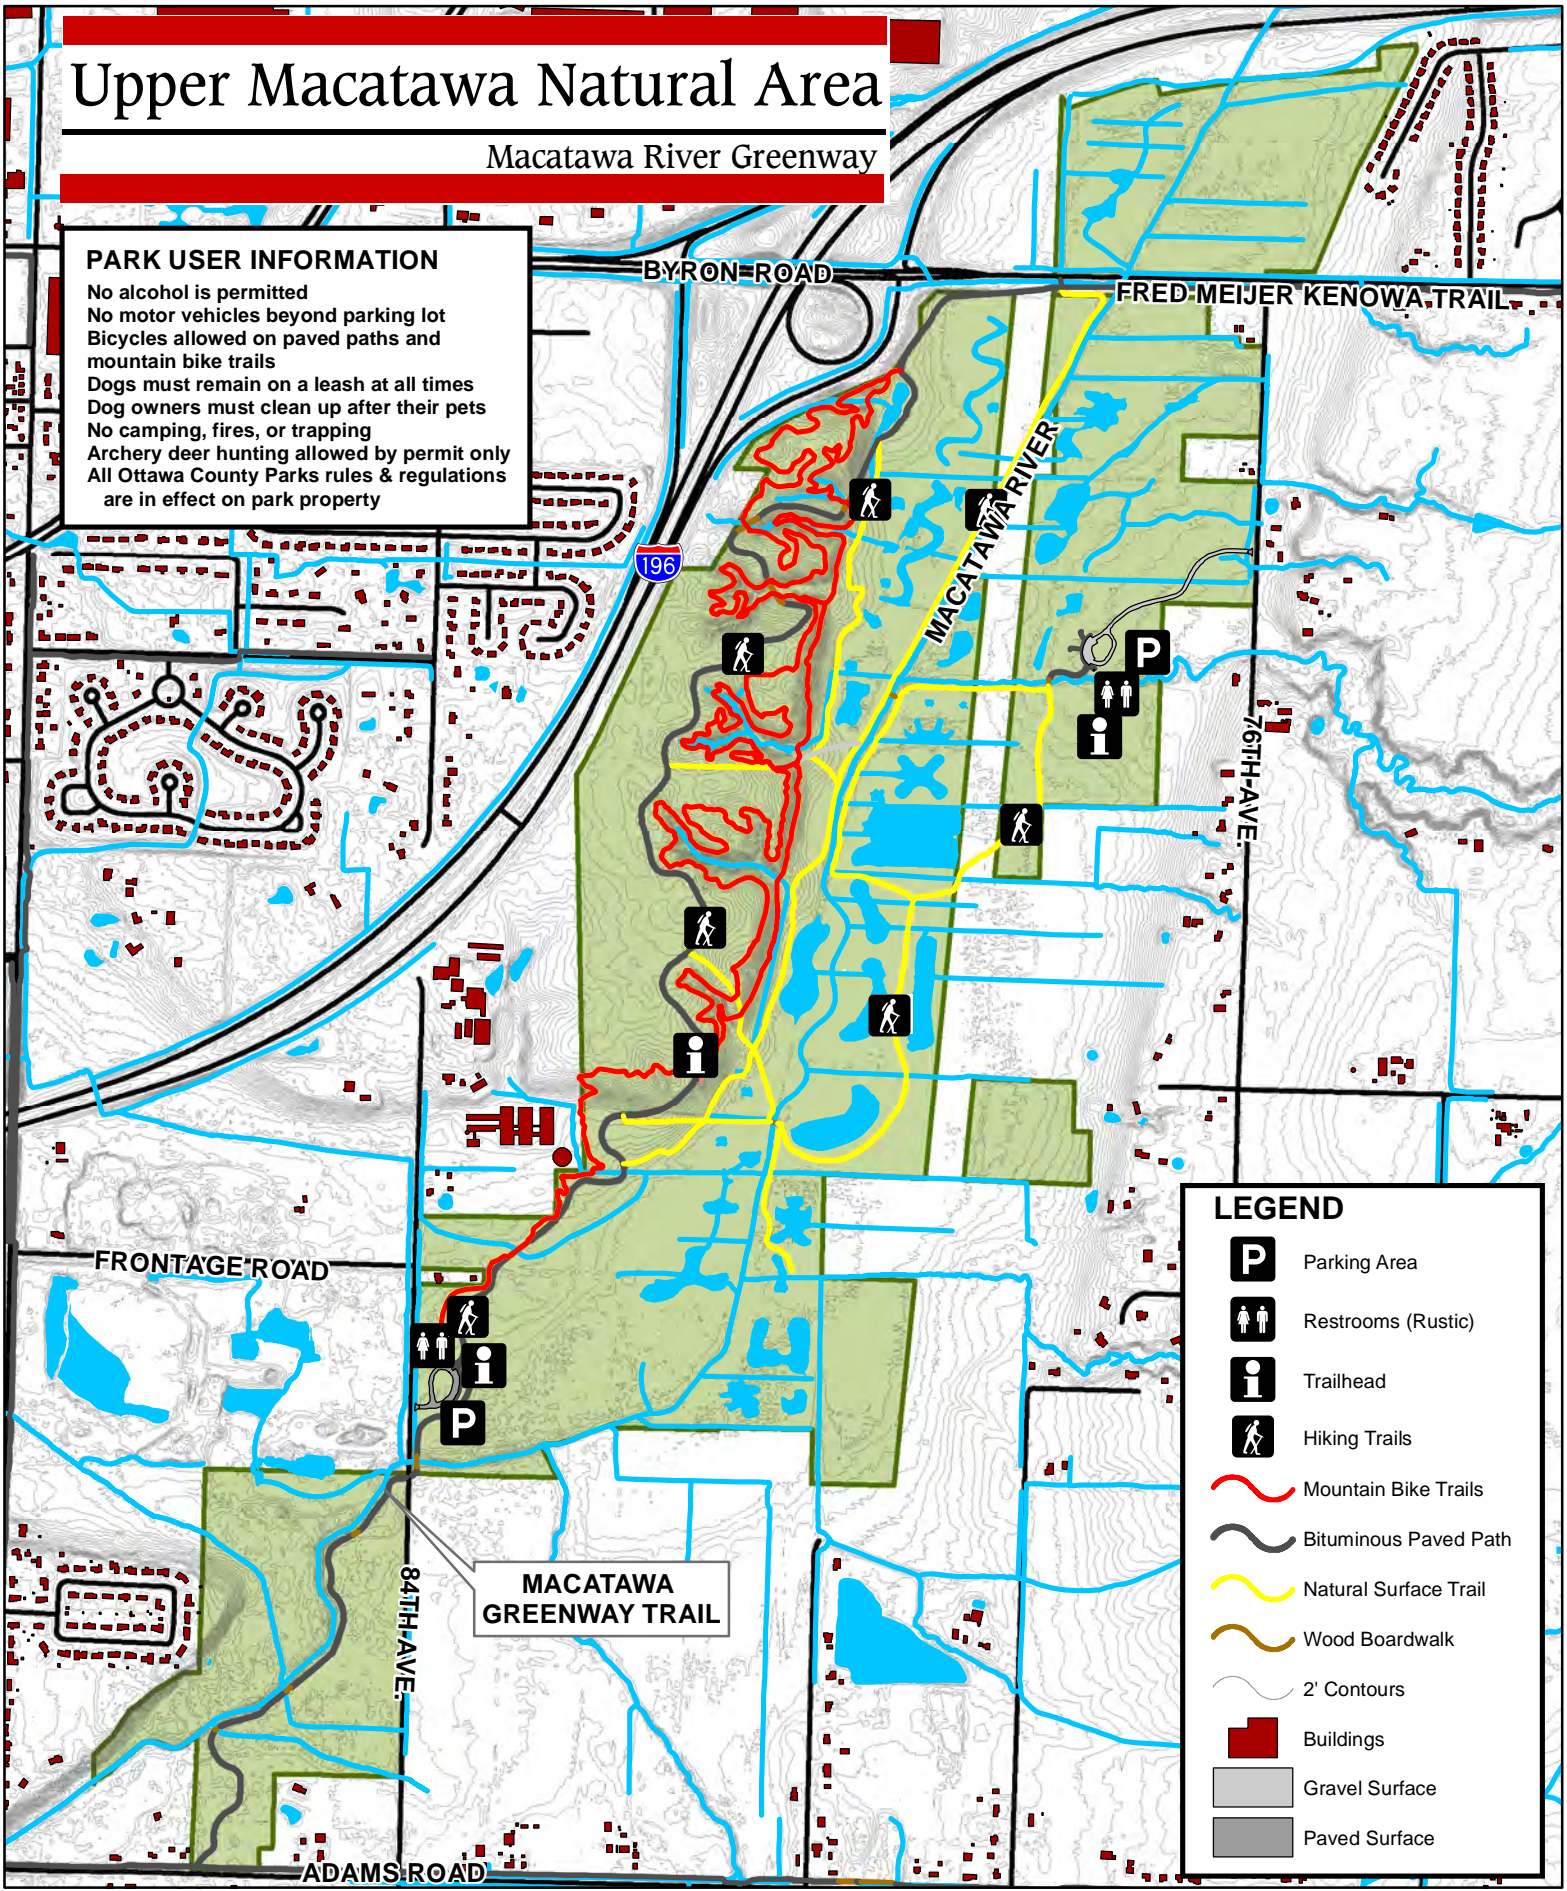

Upper Macatawa Natural Area

Macatawa River Greenway

PARK USER INFORMATION

No alcohol is permitted
No motor vehicles beyond parking lot
Bicycles allowed on paved paths and mountain bike trails
Dogs must remain on a leash at all times
Dog owners must clean up after their pets
No camping, fires, or trapping
Archery deer hunting allowed by permit only
All Ottawa County Parks rules & regulations are in effect on park property

LEGEND

- Parking Area
- Restrooms (Rustic)
- Trailhead
- Hiking Trails
- Mountain Bike Trails
- Bituminous Paved Path
- Natural Surface Trail
- Wood Boardwalk
- 2' Contours
- Buildings
- Gravel Surface
- Paved Surface